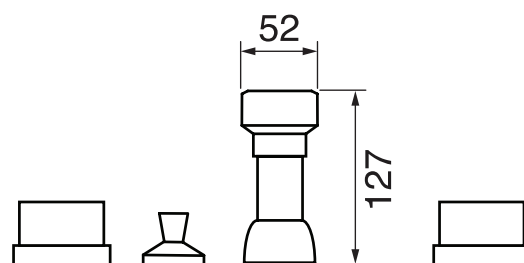

Edge #64285

4 hole bidet with vacuum breaker

Includes mechanical pop up drain
Vertical sprayer from bowl

Finish: Chrome (#99)