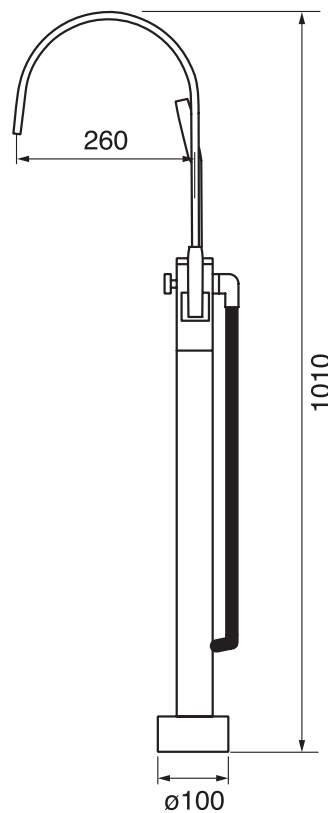

Edge #64311

Floor mount tub filler with hand shower

Includes rough-in
5 GPM (18.9 L/min.)

Finish: Chrome (#99)