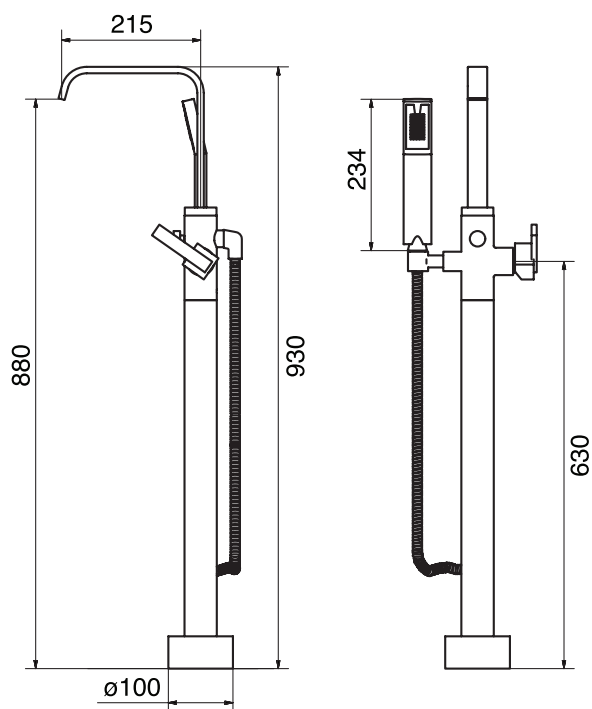

Edge #64313

Floor mount tub filler with hand shower

Includes rough-in
5 GPM (18.9 L/min.)

Finish: Chrome (#99)