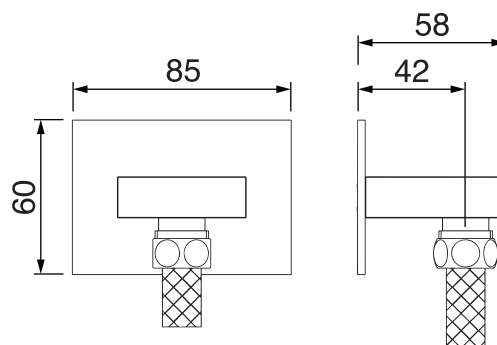

## Edge #6031

Wall supply elbow

1/2" male NPT inlet  
Easy slide installation

Finish: Chrome (#99)