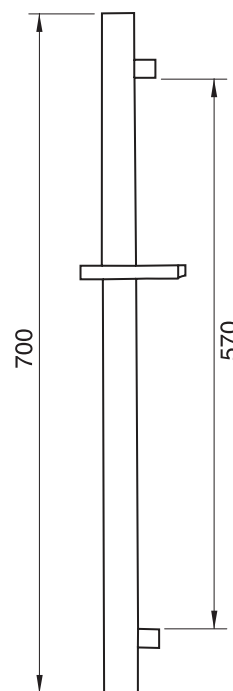

Quadra #75111

Shower rail kit

Includes bar, hose and hand shower
3 position spray with massage
Easy clean nozzles
2.5 GPM (9.5 L/min.)

Finish: Chrome (#99)