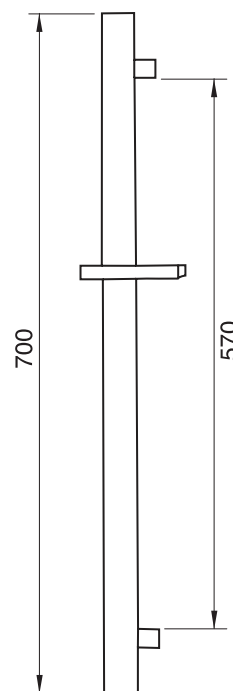

EDGE #64SD31C

Square Shower Design – 3 outlets
Système de douche design carré – 3 sorties

 .99 Chrome

#6007

6" ceiling arm with square flange

1/2" Male NPT inlet
Sliding flange

Finish: Chrome (#99)

#6079

10" square thin rain head

4 mm in thickness
Easy clean nozzles
High polished stainless steel
2.5 GPM (9.5 L/min.)

Finish: Chrome (#99)

Quadra #75111

Shower rail kit

Includes bar, hose and hand shower
3 position spray with massage
Easy clean nozzles
2.5 GPM (9.5 L/min.)

Finish: Chrome (#99)

Edge #6031

Wall supply elbow

1/2" male NPT inlet
Easy slide installation

Finish: Chrome (#99)

Emotion #6047

Square flush mount body spray

Directional head
Easy clean nozzles
1.5 GPM (5.7 L/min.)