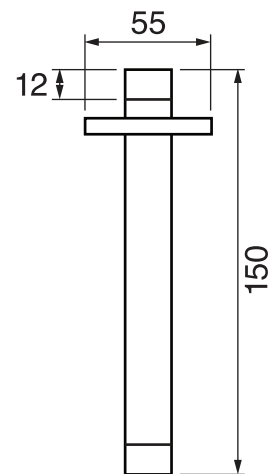

EDGE #64SD31C

Square Shower Design – 3 outlets
Système de douche design carré – 3 sorties

 .99 Chrome

#6007

6" ceiling arm with square flange

1/2" Male NPT inlet
Sliding flange

Finish: Chrome (#99)

#6079

10" square thin rain head

4 mm in thickness
Easy clean nozzles
High polished stainless steel
2.5 GPM (9.5 L/min.)

Finish: Chrome (#99)

Quadra #75111

Shower rail kit

Includes bar, hose and hand shower
3 position spray with massage
Easy clean nozzles
2.5 GPM (9.5 L/min.)

Finish: Chrome (#99)

Edge #6031

Wall supply elbow

1/2" male NPT inlet
Easy slide installation

Finish: Chrome (#99)

Emotion #6047

Square flush mount body spray

Directional head
Easy clean nozzles
1.5 GPM (5.7 L/min.)