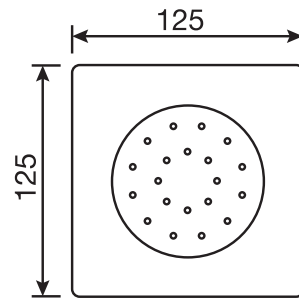

10" square thin rain head

4 mm in thickness
Easy clean nozzles
High polished stainless steel
2.5 GPM (9.5 L/min.)

Finish: Chrome (#99)

Quadra #75111

Shower rail kit

Includes bar, hose and hand shower
3 position spray with massage
Easy clean nozzles
2.5 GPM (9.5 L/min.)

Finish: Chrome (#99)

Edge #6031

Wall supply elbow

1/2" male NPT inlet
Easy slide installation

Finish: Chrome (#99)

Emotion #6047

Square flush mount body spray

Directional head
Easy clean nozzles
1.5 GPM (5.7 L/min.)