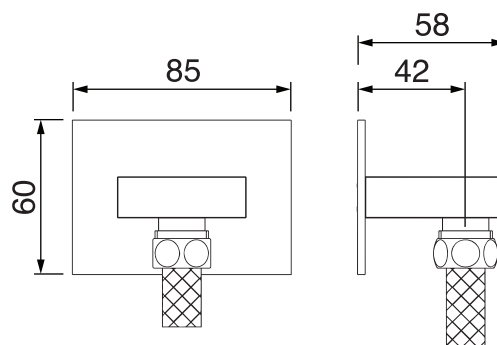

EDGE #64SD31C

Square Shower Design – 3 outlets
Système de douche design carré – 3 sorties

 .99 Chrome

#6007

6" ceiling arm with square flange

1/2" Male NPT inlet
Sliding flange

Finish: Chrome (#99)

#6079

10" square thin rain head

4 mm in thickness
Easy clean nozzles
High polished stainless steel
2.5 GPM (9.5 L/min.)

Finish: Chrome (#99)

Quadra #75111

Shower rail kit

Includes bar, hose and hand shower
3 position spray with massage
Easy clean nozzles
2.5 GPM (9.5 L/min.)

Finish: Chrome (#99)

Edge #6031

Wall supply elbow

1/2" male NPT inlet
Easy slide installation

Finish: Chrome (#99)

Emotion #6047

Square flush mount body spray

Directional head
Easy clean nozzles
1.5 GPM (5.7 L/min.)