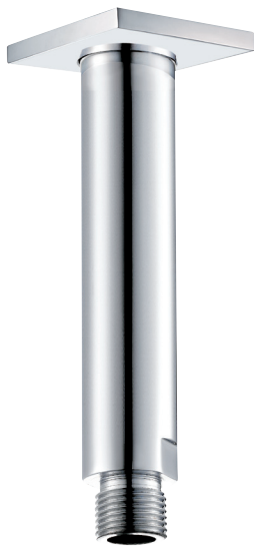

EDGE #64SD31C

Square Shower Design – 3 outlets
Système de douche design carré – 3 sorties

 .99 Chrome

#6007

6" ceiling arm with square flange

1/2" Male NPT inlet
Sliding flange

Finish: Chrome (#99)

#6079

10" square thin rain head

4 mm in thickness
Easy clean nozzles
High polished stainless steel
2.5 GPM (9.5 L/min.)

Finish: Chrome (#99)

Quadra #75111

Shower rail kit

Includes bar, hose and hand shower
3 position spray with massage
Easy clean nozzles
2.5 GPM (9.5 L/min.)

Finish: Chrome (#99)

Edge #6031

Wall supply elbow

1/2" male NPT inlet
Easy slide installation

Finish: Chrome (#99)

Emotion #6047

Square flush mount body spray

Directional head
Easy clean nozzles
1.5 GPM (5.7 L/min.)

Finish: Chrome (#99)