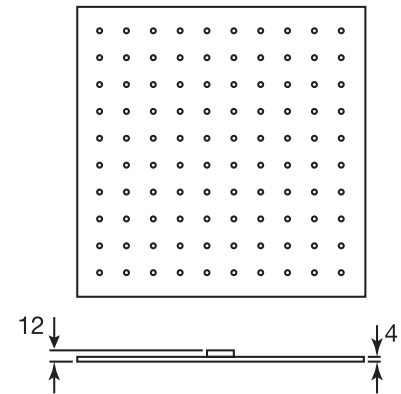

EDGE #64SD31C

Square Shower Design – 3 outlets
Système de douche design carré – 3 sorties

 .99 Chrome

#6007

6" ceiling arm with square flange

1/2" Male NPT inlet
Sliding flange

Finish: Chrome (#99)

#6079

10" square thin rain head

4 mm in thickness
Easy clean nozzles
High polished stainless steel
2.5 GPM (9.5 L/min.)

Finish: Chrome (#99)

Quadra #75111

Shower rail kit

Includes bar, hose and hand shower
3 position spray with massage
Easy clean nozzles
2.5 GPM (9.5 L/min.)

Finish: Chrome (#99)

Edge #6031

Wall supply elbow

1/2" male NPT inlet
Easy slide installation

Finish: Chrome (#99)

Emotion #6047

Square flush mount body spray

Directional head
Easy clean nozzles
1.5 GPM (5.7 L/min.)