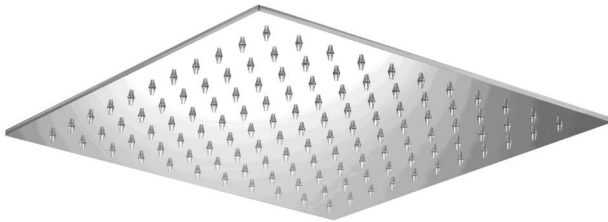

EDGE #64SD31C

Square Shower Design – 3 outlets
Système de douche design carré – 3 sorties

 .99 Chrome

#6007

6" ceiling arm with square flange

1/2" Male NPT inlet
Sliding flange

Finish: Chrome (#99)

#6079

10" square thin rain head

4 mm in thickness
Easy clean nozzles
High polished stainless steel
2.5 GPM (9.5 L/min.)

Finish: Chrome (#99)

Quadra #75111

Shower rail kit

Includes bar, hose and hand shower
3 position spray with massage
Easy clean nozzles
2.5 GPM (9.5 L/min.)

Finish: Chrome (#99)

Edge #6031

Wall supply elbow

1/2" male NPT inlet
Easy slide installation

Finish: Chrome (#99)

Emotion #6047

Square flush mount body spray

Directional head
Easy clean nozzles
1.5 GPM (5.7 L/min.)

Finish: Chrome (#99)