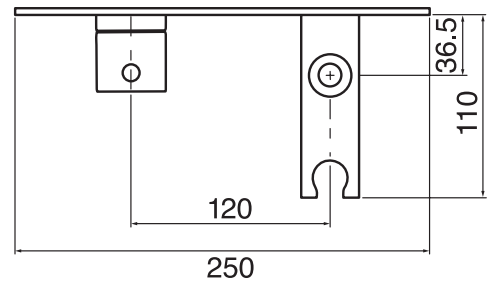

## Volero #66051

Intimacy shower

Thermostatic temp control  
Safety shut off – turn hand sprayer hook for on-off  
On-off trigger on sprayer  
Includes rough-in  
Extension available

Finish: Chrome (#99)