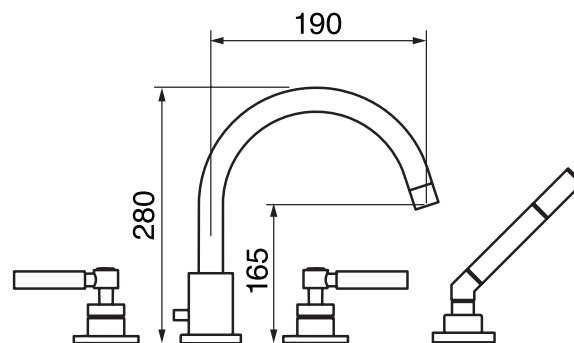

Volero #66304

4 piece deck mount tub filler with spray

8 GPM (30.3 L/min.)

Finish: Chrome (#99)