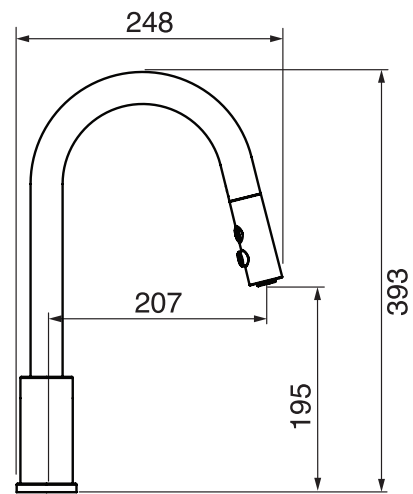

## Volero #66781

Kitchen faucet

Pull down aerator with dual function spray  
Swivel spout  
1.75 GPM (6.6 L/min.)

Finishes: Chrome (#99)  
Brushed Nickel (#81)