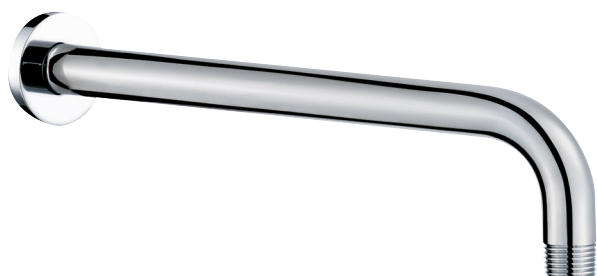

CaBano

Specs Sheet
Fiche technique

VOLERO #66SD30

Round Shower Design – 2 outlets
Système de douche design rond – 2 sorties

 .99 Chrome

#6018

18" shower arm with round flange

1/2" Male NPT inlet
Sliding flange

Finish: Chrome (#99)

#6024

10" round thin rain head

4 mm in thickness
Easy clean nozzles
High polished stainless steel
2.5 GPM (9.5 L/min.)

Finish: Chrome (#99)

#75118

Shower rail kit

Includes bar, hose and hand shower
2 position spray
Easy clean nozzles
2.5 GPM (9.5 L/min.)

Finish: Chrome (#99)

#6032

Round wall supply elbow

1/2" female inlet

Finish: Chrome (#99)