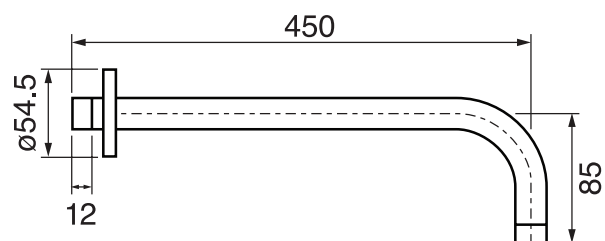

CaBano

Specs Sheet
Fiche technique

VOLERO #66SD30

Round Shower Design – 2 outlets
Système de douche design rond – 2 sorties

 .99 Chrome

#6018

18" shower arm with round flange

1/2" Male NPT inlet
Sliding flange

Finish: Chrome (#99)

#6024

10" round thin rain head

4 mm in thickness
Easy clean nozzles
High polished stainless steel
2.5 GPM (9.5 L/min.)

Finish: Chrome (#99)

#75118

Shower rail kit

Includes bar, hose and hand shower
2 position spray
Easy clean nozzles
2.5 GPM (9.5 L/min.)

Finish: Chrome (#99)

#6032

Round wall supply elbow

1/2" female inlet

Finish: Chrome (#99)