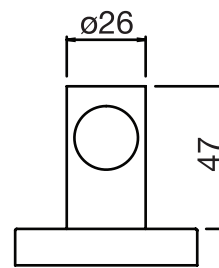

CaBano

Specs Sheet
Fiche technique

VOLERO #66SD30

Round Shower Design – 2 outlets
Système de douche design rond – 2 sorties

 .99 Chrome

#6018

18" shower arm with round flange

1/2" Male NPT inlet
Sliding flange

Finish: Chrome (#99)

#6024

10" round thin rain head

4 mm in thickness
Easy clean nozzles
High polished stainless steel
2.5 GPM (9.5 L/min.)

Finish: Chrome (#99)

#75118

Shower rail kit

Includes bar, hose and hand shower
2 position spray
Easy clean nozzles
2.5 GPM (9.5 L/min.)

Finish: Chrome (#99)

#6032

Round wall supply elbow

1/2" female inlet

Finish: Chrome (#99)