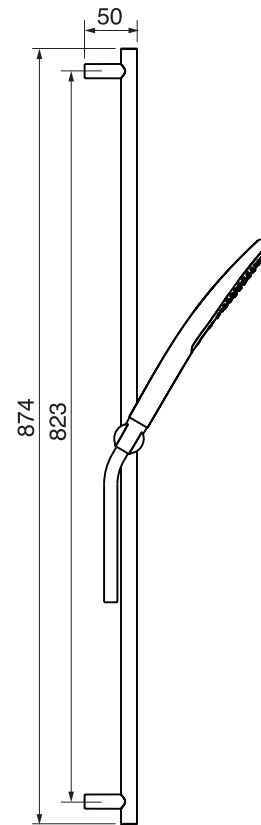

CaBano

Specs Sheet
Fiche technique

VOLERO #66SD30

Round Shower Design – 2 outlets
Système de douche design rond – 2 sorties

 .99 Chrome

#6018

18" shower arm with round flange

1/2" Male NPT inlet
Sliding flange

Finish: Chrome (#99)

#6024

10" round thin rain head

4 mm in thickness
Easy clean nozzles
High polished stainless steel
2.5 GPM (9.5 L/min.)

Finish: Chrome (#99)

#75118

Shower rail kit

Includes bar, hose and hand shower
2 position spray
Easy clean nozzles
2.5 GPM (9.5 L/min.)

Finish: Chrome (#99)

#6032

Round wall supply elbow

1/2" female inlet

Finish: Chrome (#99)