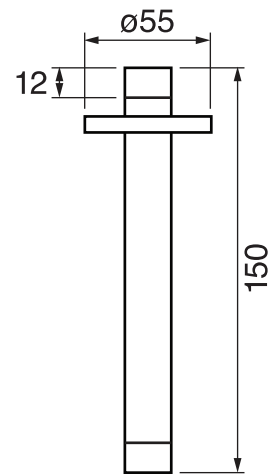

CaBano

Specs Sheet
Fiche technique

VOLERO #66SD31C

Round Shower Design – 3 outlets
Système de douche design rond – 3 sorties

 .99 Chrome

#6006

6" ceiling arm with round flange

1/2" Male NPT inlet
Sliding flange

Finish: Chrome (#99)

#6024

10" round thin rain head

4 mm in thickness
Easy clean nozzles
High polished stainless steel
2.5 GPM (9.5 L/min.)

Finish: Chrome (#99)

#75118

Shower rail kit

Includes bar, hose and hand shower
2 position spray
Easy clean nozzles
2.5 GPM (9.5 L/min.)

Finish: Chrome (#99)

#6032

Round wall supply elbow

1/2" female inlet

Finish: Chrome (#99)

Emotion #6046

Round flush mount body spray

Directional head
Easy clean nozzles
1.5 GPM (5.7 L/min.)