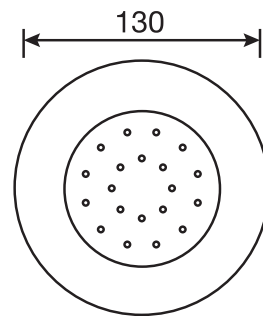

CaBano

Specs Sheet
Fiche technique

VOLERO #66SD31C

Round Shower Design – 3 outlets
Système de douche design rond – 3 sorties

 .99 Chrome

#6006

6" ceiling arm with round flange

1/2" Male NPT inlet
Sliding flange

Finish: Chrome (#99)

#6024

10" round thin rain head

4 mm in thickness
Easy clean nozzles
High polished stainless steel
2.5 GPM (9.5 L/min.)

Finish: Chrome (#99)

#75118

Shower rail kit

Includes bar, hose and hand shower
2 position spray
Easy clean nozzles
2.5 GPM (9.5 L/min.)

Finish: Chrome (#99)

#6032

Round wall supply elbow

1/2" female inlet

Finish: Chrome (#99)

Emotion #6046

Round flush mount body spray

Directional head
Easy clean nozzles
1.5 GPM (5.7 L/min.)