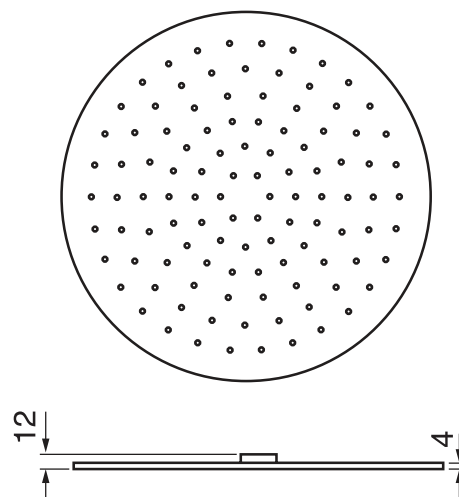

CaBano

Specs Sheet
Fiche technique

VOLERO #66SD31C

Round Shower Design – 3 outlets
Système de douche design rond – 3 sorties

 .99 Chrome

#6006

6" ceiling arm with round flange

1/2" Male NPT inlet
Sliding flange

Finish: Chrome (#99)

#6024

10" round thin rain head

4 mm in thickness
Easy clean nozzles
High polished stainless steel
2.5 GPM (9.5 L/min.)

Finish: Chrome (#99)

#75118

Shower rail kit

Includes bar, hose and hand shower
2 position spray
Easy clean nozzles
2.5 GPM (9.5 L/min.)

Finish: Chrome (#99)

#6032

Round wall supply elbow

1/2" female inlet

Finish: Chrome (#99)

Emotion #6046

Round flush mount body spray

Directional head
Easy clean nozzles
1.5 GPM (5.7 L/min.)