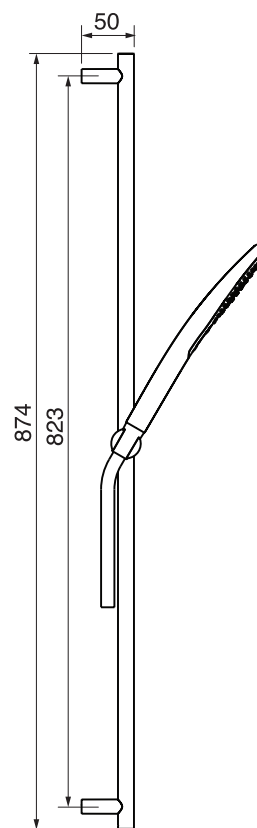

CaBano

Specs Sheet
Fiche technique

VOLERO #66SD31C

Round Shower Design – 3 outlets
Système de douche design rond – 3 sorties

 .99 Chrome

#6006

6" ceiling arm with round flange

1/2" Male NPT inlet
Sliding flange

Finish: Chrome (#99)

#6024

10" round thin rain head

4 mm in thickness
Easy clean nozzles
High polished stainless steel
2.5 GPM (9.5 L/min.)

Finish: Chrome (#99)

#75118

Shower rail kit

Includes bar, hose and hand shower
2 position spray
Easy clean nozzles
2.5 GPM (9.5 L/min.)

Finish: Chrome (#99)

#6032

Round wall supply elbow

1/2" female inlet

Finish: Chrome (#99)

Emotion #6046

Round flush mount body spray

Directional head
Easy clean nozzles
1.5 GPM (5.7 L/min.)