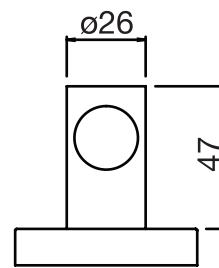

CaBano

Specs Sheet
Fiche technique

VOLERO #66SD31C

Round Shower Design – 3 outlets
Système de douche design rond – 3 sorties

 .99 Chrome

#6006

6" ceiling arm with round flange

1/2" Male NPT inlet
Sliding flange

Finish: Chrome (#99)

#6024

10" round thin rain head

4 mm in thickness
Easy clean nozzles
High polished stainless steel
2.5 GPM (9.5 L/min.)

Finish: Chrome (#99)

#75118

Shower rail kit

Includes bar, hose and hand shower
2 position spray
Easy clean nozzles
2.5 GPM (9.5 L/min.)

Finish: Chrome (#99)

#6032

Round wall supply elbow

1/2" female inlet

Finish: Chrome (#99)

Emotion #6046

Round flush mount body spray

Directional head
Easy clean nozzles
1.5 GPM (5.7 L/min.)