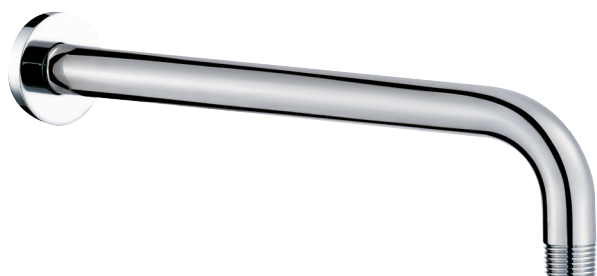

## VOLERO #66SD32

Round Shower Design – 2 outlets  
Système de douche design rond – 2 sorties

 .99 Chrome

## #6018

18" shower arm with round flange

1/2" Male NPT inlet  
Sliding flange

Finish: Chrome (#99)

## #6024

10" round thin rain head

4 mm in thickness  
Easy clean nozzles  
High polished stainless steel  
2.5 GPM (9.5 L/min.)

Finish: Chrome (#99)

## #6032

Round wall supply elbow

1/2" female inlet

Finish: Chrome (#99)