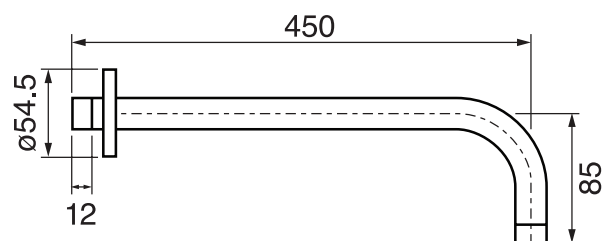

## VOLERO #66SD32

Round Shower Design – 2 outlets  
Système de douche design rond – 2 sorties

 .99 Chrome

## #6018

18" shower arm with round flange

1/2" Male NPT inlet  
Sliding flange

Finish: Chrome (#99)

## #6024

10" round thin rain head

4 mm in thickness  
Easy clean nozzles  
High polished stainless steel  
2.5 GPM (9.5 L/min.)

Finish: Chrome (#99)