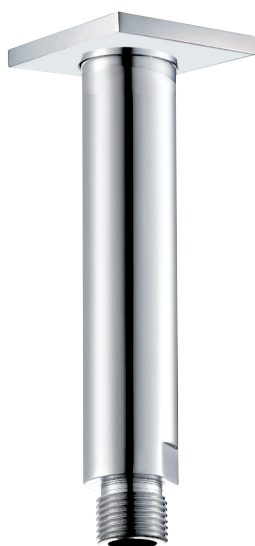

LEXUS #68SD32C

Square Shower Design – 2 outlets
Système de douche design carré – 2 sorties

■ .175 Matt Black

#6007

6" ceiling arm with square flange

1/2" Male NPT inlet
Sliding flange

Finish: Chrome (#99)

#6079

10" square thin rain head

4 mm in thickness
Easy clean nozzles
High polished stainless steel
2.5 GPM (9.5 L/min.)

Finish: Chrome (#99)

#75150

Shower rail kit

Includes bar, hose and hand shower
3 position spray
Easy clean nozzles
2.5 GPM (9.5 L/min.)

Finish: Matt Black (#175)

360 #6038

Square wall supply elbow

1/2" male NPT inlet
Sliding flange

Finish: Chrome (#99)