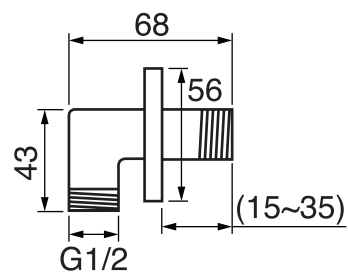

LEXUS #68SD32C

Square Shower Design – 2 outlets
Système de douche design carré – 2 sorties

■ .175 Matt Black

#6007

6" ceiling arm with square flange

1/2" Male NPT inlet
Sliding flange

Finish: Chrome (#99)

#6079

10" square thin rain head

4 mm in thickness
Easy clean nozzles
High polished stainless steel
2.5 GPM (9.5 L/min.)

Finish: Chrome (#99)

#75150

Shower rail kit

Includes bar, hose and hand shower
3 position spray
Easy clean nozzles
2.5 GPM (9.5 L/min.)

Finish: Matt Black (#175)

360 #6038

Square wall supply elbow

1/2" male NPT inlet
Sliding flange

Finish: Chrome (#99)