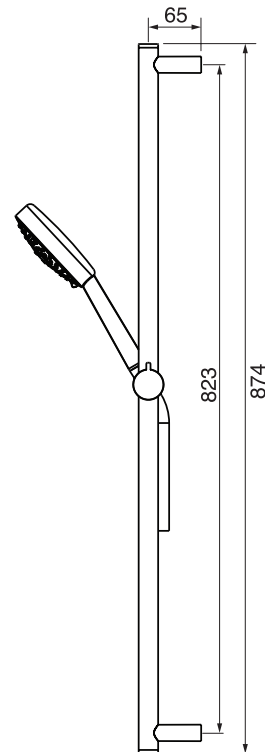

LEXUS #68SD32C

Square Shower Design – 2 outlets
Système de douche design carré – 2 sorties

■ .175 Matt Black

#6007

6" ceiling arm with square flange

1/2" Male NPT inlet
Sliding flange

Finish: Chrome (#99)

#6079

10" square thin rain head

4 mm in thickness
Easy clean nozzles
High polished stainless steel
2.5 GPM (9.5 L/min.)

Finish: Chrome (#99)

#75150

Shower rail kit

Includes bar, hose and hand shower
3 position spray
Easy clean nozzles
2.5 GPM (9.5 L/min.)

Finish: Matt Black (#175)

360 #6038

Square wall supply elbow

1/2" male NPT inlet
Sliding flange

Finish: Chrome (#99)