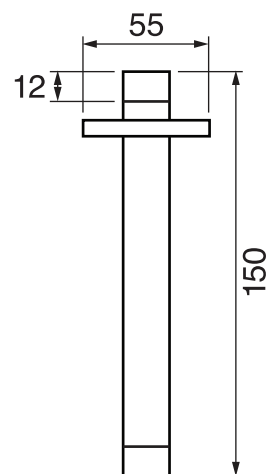

LEXUS #68SD32C

Square Shower Design – 2 outlets
Système de douche design carré – 2 sorties

■ .175 Matt Black

#6007

6" ceiling arm with square flange

1/2" Male NPT inlet
Sliding flange

Finish: Chrome (#99)

#6079

10" square thin rain head

4 mm in thickness
Easy clean nozzles
High polished stainless steel
2.5 GPM (9.5 L/min.)

Finish: Chrome (#99)

#75150

Shower rail kit

Includes bar, hose and hand shower
3 position spray
Easy clean nozzles
2.5 GPM (9.5 L/min.)

Finish: Matt Black (#175)

360 #6038

Square wall supply elbow

1/2" male NPT inlet
Sliding flange

Finish: Chrome (#99)