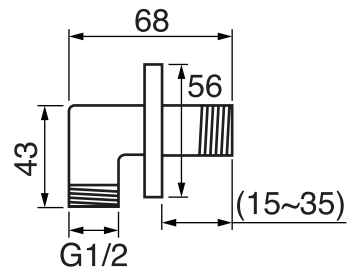

10" square thin rain head

4 mm in thickness
Easy clean nozzles
High polished stainless steel
2.5 GPM (9.5 L/min.)

Finish: Chrome (#99)

#75150

Shower rail kit

Includes bar, hose and hand shower
3 position spray
Easy clean nozzles
2.5 GPM (9.5 L/min.)

Finish: Matt Black (#175)

360 #6038

Square wall supply elbow

1/2" male NPT inlet
Sliding flange

Finish: Chrome (#99)