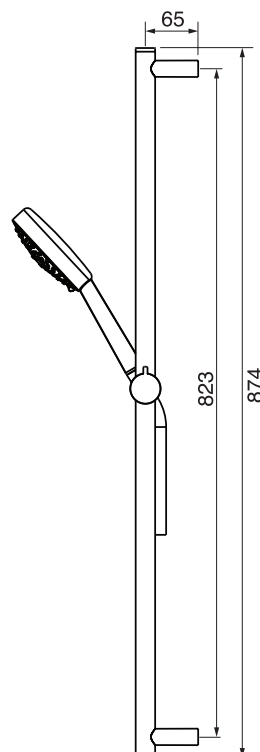

LEXUS #68SD32

Square Shower Design – 2 outlets
Système de douche design carré – 2 sorties

■ .175 Matt Black

#6019

18" shower arm with square flange

1/2" Male NPT inlet
Sliding flange

Finish: Chrome (#99)

#6079

10" square thin rain head

4 mm in thickness
Easy clean nozzles
High polished stainless steel
2.5 GPM (9.5 L/min.)

Finish: Chrome (#99)

#75150

Shower rail kit

Includes bar, hose and hand shower
3 position spray
Easy clean nozzles
2.5 GPM (9.5 L/min.)

Finish: Matt Black (#175)

360 #6038

Square wall supply elbow

1/2" male NPT inlet
Sliding flange

Finish: Chrome (#99)