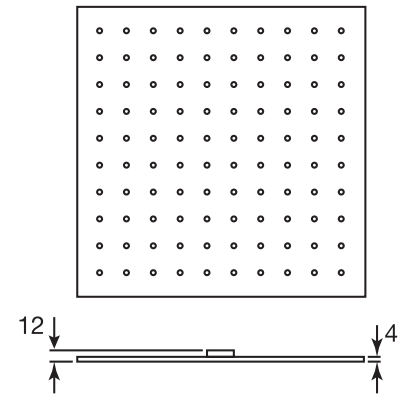

LEXUS #68SD32

Square Shower Design – 2 outlets
Système de douche design carré – 2 sorties

■ .175 Matt Black

#6019

18" shower arm with square flange

1/2" Male NPT inlet
Sliding flange

Finish: Chrome (#99)

#6079

10" square thin rain head

4 mm in thickness
Easy clean nozzles
High polished stainless steel
2.5 GPM (9.5 L/min.)

Finish: Chrome (#99)

#75150

Shower rail kit

Includes bar, hose and hand shower
3 position spray
Easy clean nozzles
2.5 GPM (9.5 L/min.)

Finish: Matt Black (#175)

360 #6038

Square wall supply elbow

1/2" male NPT inlet
Sliding flange

Finish: Chrome (#99)