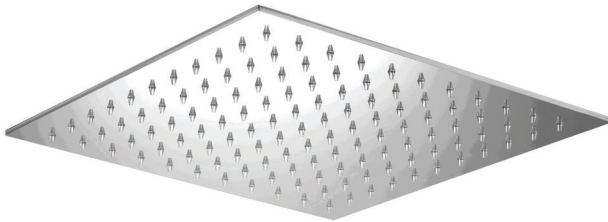

LEXUS #68SD32

Square Shower Design – 2 outlets
Système de douche design carré – 2 sorties

■ .175 Matt Black

#6019

18" shower arm with square flange

1/2" Male NPT inlet
Sliding flange

Finish: Chrome (#99)

#6079

10" square thin rain head

4 mm in thickness
Easy clean nozzles
High polished stainless steel
2.5 GPM (9.5 L/min.)

Finish: Chrome (#99)

#75150

Shower rail kit

Includes bar, hose and hand shower
3 position spray
Easy clean nozzles
2.5 GPM (9.5 L/min.)

Finish: Matt Black (#175)

360 #6038

Square wall supply elbow

1/2" male NPT inlet
Sliding flange

Finish: Chrome (#99)