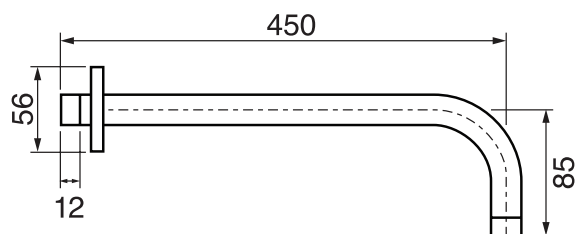

LEXUS #68SD32

Square Shower Design – 2 outlets
Système de douche design carré – 2 sorties

■ .175 Matt Black

#6019

18" shower arm with square flange

1/2" Male NPT inlet
Sliding flange

Finish: Chrome (#99)

#6079

10" square thin rain head

4 mm in thickness
Easy clean nozzles
High polished stainless steel
2.5 GPM (9.5 L/min.)

Finish: Chrome (#99)

#75150

Shower rail kit

Includes bar, hose and hand shower
3 position spray
Easy clean nozzles
2.5 GPM (9.5 L/min.)

Finish: Matt Black (#175)

360 #6038

Square wall supply elbow

1/2" male NPT inlet
Sliding flange

Finish: Chrome (#99)