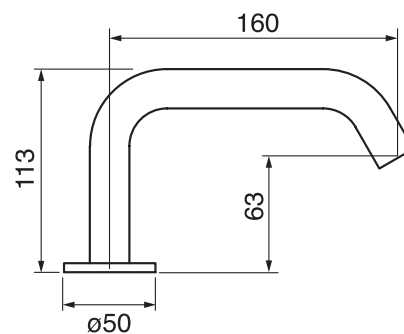

Program 1 #82107D

Widespread basin faucet

Includes push drain
1.5 GPM (5.7 L/min.)

Finishes: Chrome (#99)
Montreal Black (#375)
Brushed Gold (#515)