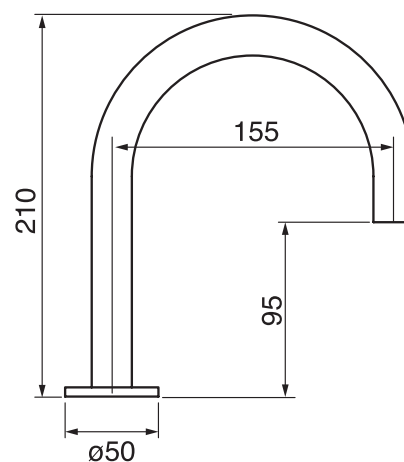

Program 1 #82108D

Widespread basin faucet

Includes push drain
1.5 GPM (5.7 L/min.)

Finishes: Chrome (#99)
Montreal Black (#375)
Brushed Gold (#515)