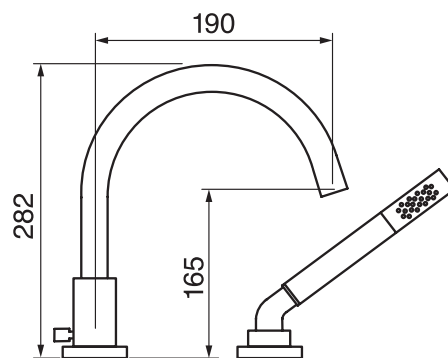

Program 1 #83303

3 piece deck mount tub filler with hand shower

5 GPM (18.9 L/min.)

Finish: Chrome (#99)