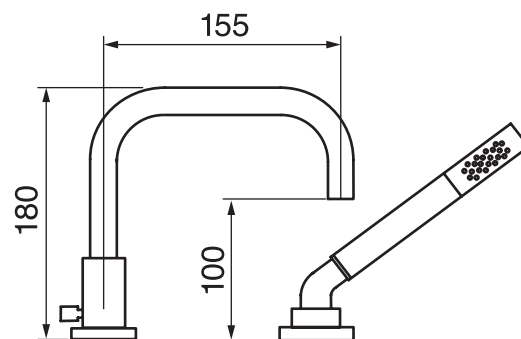

Program 1 #83306

3 piece deck mount tub filler with hand shower

5 GPM (18.9 L/min.)

Finish: Chrome (#99)