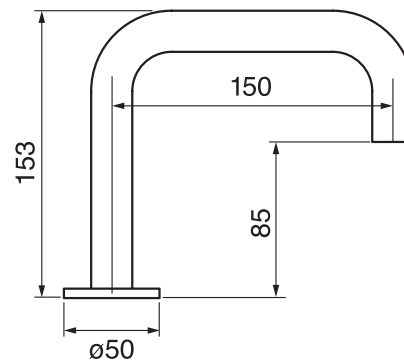

Program 1 #84109D

Widespread basin faucet

Includes push drain
1.5 GPM (5.7 L/min.)

Finishes: Chrome (#99)
Montreal Black (#375)
Brushed Gold (#515)