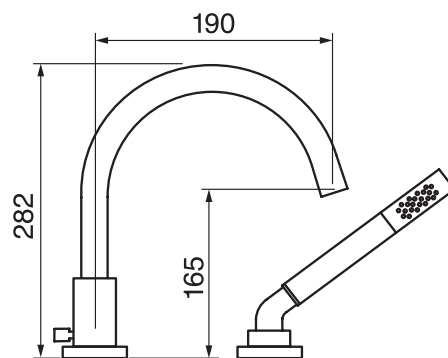

## Program 1 #84304

4 piece deck mount tub filler with hand shower

8 GPM (30.3 L/min.)

Finish: Chrome (#99)