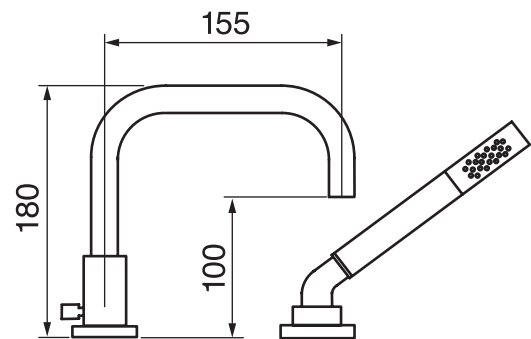

Program 1 #84306

3 piece deck mount tub filler with hand shower

5 GPM (18.9 L/min.)

Finish: Chrome (#99)