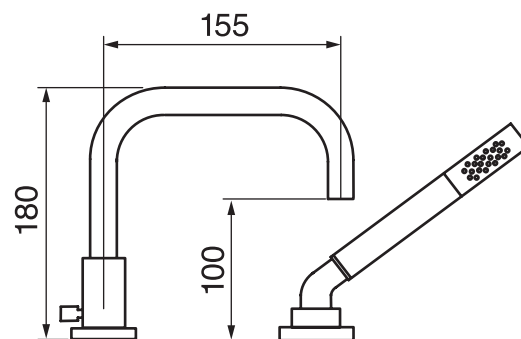

Program 1 #85306

3 piece deck mount tub filler with hand shower

5 GPM (18.9 L/min.)

Finish: Chrome (#99)