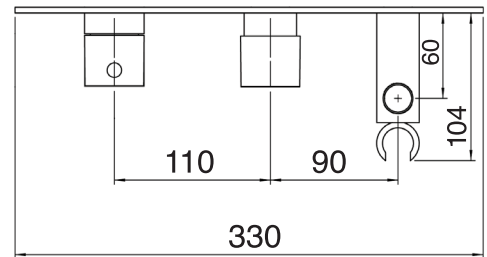

Program 1 #89020T

3/4" thermostatic 2 way shower valve with spray

Square trim ONLY – Order rough-in separately
Minimal plate design (330 mm x 68 mm)

Finish: Chrome (#99)