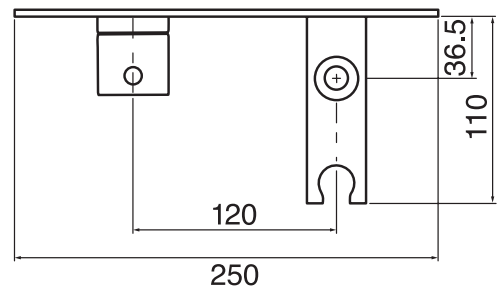

Program 1 #89050

Intimacy shower

Thermostatic temp control
Safety shut off – turn hand sprayer hook for on-off
On-off trigger on sprayer
Includes rough-in
Extension available

Finish: Chrome (#99)