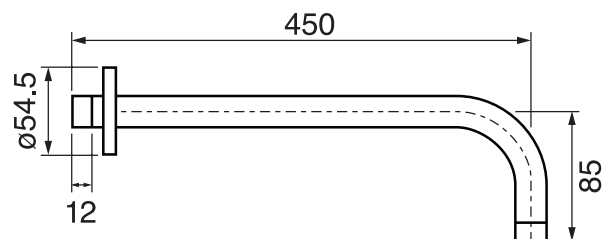

PROGRAM 1 #89SD30

Round Shower Design – 2 outlets
Système de douche design rond – 2 sorties

.99 Chrome

.375 Montreal Black

.515 Brushed Gold / Or brossé

#6018

18" shower arm with round flange

1/2" Male NPT inlet
Sliding flange

Finish: Chrome (#99)

#6024

10" round thin rain head

4 mm in thickness
Easy clean nozzles
High polished stainless steel
2.5 GPM (9.5 L/min.)

Finish: Chrome (#99)

#75149

Shower rail kit

Includes bar, hose and hand shower
3 position spray
Easy clean nozzles
2.5 GPM (9.5 L/min.)

Finish: Chrome (#99)

360 #6037

Round wall supply elbow

1/2" male NPT inlet
Sliding flange

Finish: Chrome (#99)