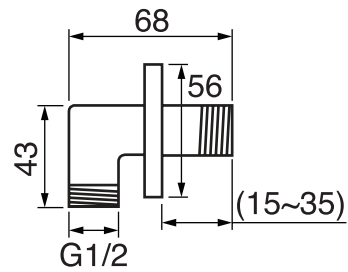

Finish: Chrome (#99)

#6024

10" round thin rain head

4 mm in thickness
Easy clean nozzles
High polished stainless steel
2.5 GPM (9.5 L/min.)

Finish: Chrome (#99)

#75149

Shower rail kit

Includes bar, hose and hand shower
3 position spray
Easy clean nozzles
2.5 GPM (9.5 L/min.)

Finish: Chrome (#99)

360 #6037

Round wall supply elbow

1/2" male NPT inlet
Sliding flange

Finish: Chrome (#99)