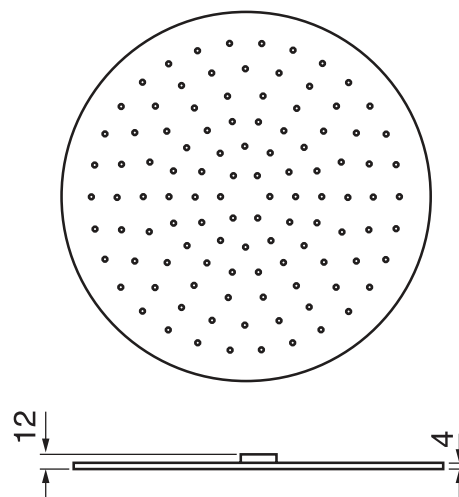

PROGRAM 1 #89SD30

Round Shower Design – 2 outlets
Système de douche design rond – 2 sorties

.99 Chrome

.375 Montreal Black

.515 Brushed Gold / Or brossé

#6018

18" shower arm with round flange

1/2" Male NPT inlet
Sliding flange

Finish: Chrome (#99)

#6024

10" round thin rain head

4 mm in thickness
Easy clean nozzles
High polished stainless steel
2.5 GPM (9.5 L/min.)

Finish: Chrome (#99)

#75149

Shower rail kit

Includes bar, hose and hand shower
3 position spray
Easy clean nozzles
2.5 GPM (9.5 L/min.)

Finish: Chrome (#99)

360 #6037

Round wall supply elbow

1/2" male NPT inlet
Sliding flange

Finish: Chrome (#99)