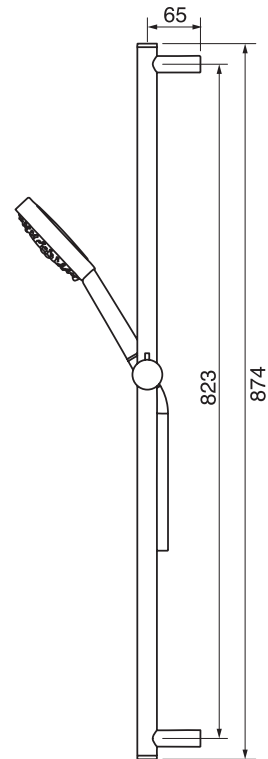

PROGRAM 1 #89SD30

Round Shower Design – 2 outlets
Système de douche design rond – 2 sorties

.99 Chrome

.375 Montreal Black

.515 Brushed Gold / Or brossé

#6018

18" shower arm with round flange

1/2" Male NPT inlet
Sliding flange

Finish: Chrome (#99)

#6024

10" round thin rain head

4 mm in thickness
Easy clean nozzles
High polished stainless steel
2.5 GPM (9.5 L/min.)

Finish: Chrome (#99)

#75149

Shower rail kit

Includes bar, hose and hand shower
3 position spray
Easy clean nozzles
2.5 GPM (9.5 L/min.)

Finish: Chrome (#99)

360 #6037

Round wall supply elbow

1/2" male NPT inlet
Sliding flange

Finish: Chrome (#99)