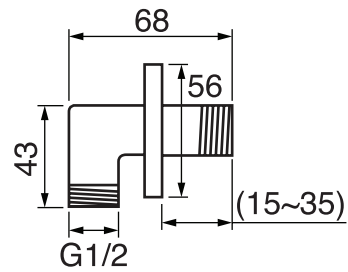

Finish: Chrome (#99)

#6024

10" round thin rain head

4 mm in thickness
Easy clean nozzles
High polished stainless steel
2.5 GPM (9.5 L/min.)

Finish: Chrome (#99)

#75149

Shower rail kit

Includes bar, hose and hand shower
3 position spray
Easy clean nozzles
2.5 GPM (9.5 L/min.)

Finish: Chrome (#99)

360 #6037

Round wall supply elbow

1/2" male NPT inlet
Sliding flange

Finish: Chrome (#99)

Emotion #6046

Round flush mount body spray

Directional head
Easy clean nozzles
1.5 GPM (5.7 L/min.)