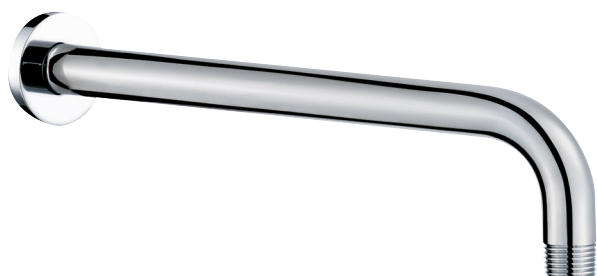

CaBano

Specs Sheet
Fiche technique

PROGRAM 1 #89SD31

Round Shower Design – 3 outlets
Système de douche design rond – 3 sorties

 .99 Chrome

#6018

18" shower arm with round flange

1/2" Male NPT inlet
Sliding flange

Finish: Chrome (#99)

#6024

10" round thin rain head

4 mm in thickness
Easy clean nozzles
High polished stainless steel
2.5 GPM (9.5 L/min.)

Finish: Chrome (#99)

#75149

Shower rail kit

Includes bar, hose and hand shower
3 position spray
Easy clean nozzles
2.5 GPM (9.5 L/min.)

Finish: Chrome (#99)

360 #6037

Round wall supply elbow

1/2" male NPT inlet
Sliding flange

Finish: Chrome (#99)

Emotion #6046

Round flush mount body spray

Directional head
Easy clean nozzles
1.5 GPM (5.7 L/min.)

Finish: Chrome (#99)