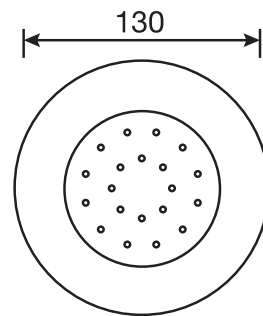

CaBano

Specs Sheet
Fiche technique

PROGRAM 1 #89SD31

Round Shower Design – 3 outlets
Système de douche design rond – 3 sorties

 .99 Chrome

#6018

18" shower arm with round flange

1/2" Male NPT inlet
Sliding flange

Finish: Chrome (#99)

#6024

10" round thin rain head

4 mm in thickness
Easy clean nozzles
High polished stainless steel
2.5 GPM (9.5 L/min.)

Finish: Chrome (#99)

#75149

Shower rail kit

Includes bar, hose and hand shower
3 position spray
Easy clean nozzles
2.5 GPM (9.5 L/min.)

Finish: Chrome (#99)

360 #6037

Round wall supply elbow

1/2" male NPT inlet
Sliding flange

Finish: Chrome (#99)

Emotion #6046

Round flush mount body spray

Directional head
Easy clean nozzles
1.5 GPM (5.7 L/min.)