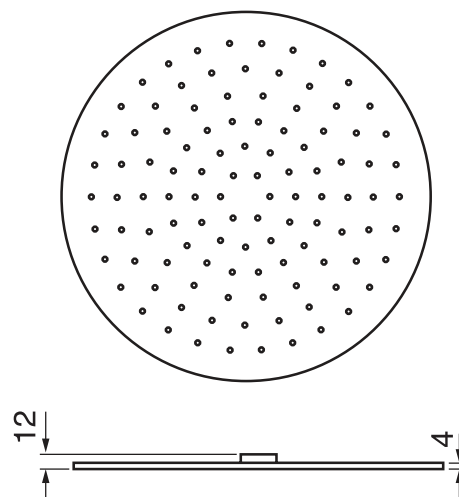

CaBano

Specs Sheet
Fiche technique

PROGRAM 1 #89SD31

Round Shower Design – 3 outlets
Système de douche design rond – 3 sorties

 .99 Chrome

#6018

18" shower arm with round flange

1/2" Male NPT inlet
Sliding flange

Finish: Chrome (#99)

#6024

10" round thin rain head

4 mm in thickness
Easy clean nozzles
High polished stainless steel
2.5 GPM (9.5 L/min.)

Finish: Chrome (#99)

#75149

Shower rail kit

Includes bar, hose and hand shower
3 position spray
Easy clean nozzles
2.5 GPM (9.5 L/min.)

Finish: Chrome (#99)

360 #6037

Round wall supply elbow

1/2" male NPT inlet
Sliding flange

Finish: Chrome (#99)

Emotion #6046

Round flush mount body spray

Directional head
Easy clean nozzles
1.5 GPM (5.7 L/min.)