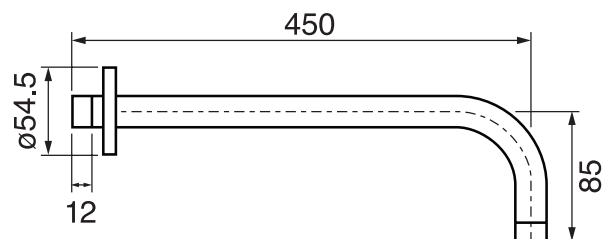

CaBano

Specs Sheet
Fiche technique

PROGRAM 1 #89SD31

Round Shower Design – 3 outlets
Système de douche design rond – 3 sorties

 .99 Chrome

#6018

18" shower arm with round flange

1/2" Male NPT inlet
Sliding flange

Finish: Chrome (#99)

#6024

10" round thin rain head

4 mm in thickness
Easy clean nozzles
High polished stainless steel
2.5 GPM (9.5 L/min.)

Finish: Chrome (#99)

#75149

Shower rail kit

Includes bar, hose and hand shower
3 position spray
Easy clean nozzles
2.5 GPM (9.5 L/min.)

Finish: Chrome (#99)

360 #6037

Round wall supply elbow

1/2" male NPT inlet
Sliding flange

Finish: Chrome (#99)

Emotion #6046

Round flush mount body spray

Directional head
Easy clean nozzles
1.5 GPM (5.7 L/min.)