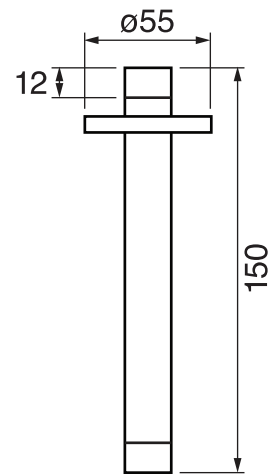

PROGRAM 1 #89SD32C

Round Shower Design – 2 outlets
Système de douche design rond – 2 sorties

 .99 Chrome

#6006

6" ceiling arm with round flange

1/2" Male NPT inlet
Sliding flange

Finish: Chrome (#99)

#6024

10" round thin rain head

4 mm in thickness
Easy clean nozzles
High polished stainless steel
2.5 GPM (9.5 L/min.)

Finish: Chrome (#99)

#75149

Shower rail kit

Includes bar, hose and hand shower
3 position spray
Easy clean nozzles
2.5 GPM (9.5 L/min.)

Finish: Chrome (#99)

360 #6037

Round wall supply elbow

1/2" male NPT inlet
Sliding flange

Finish: Chrome (#99)