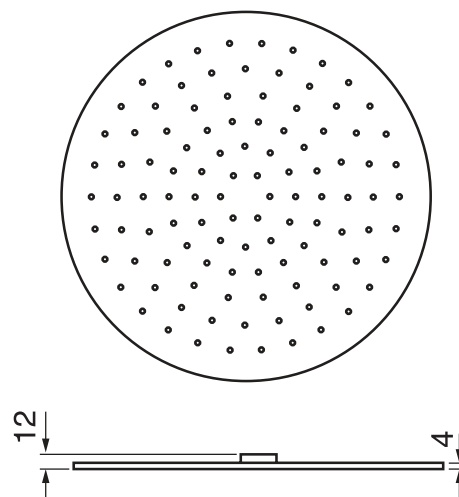

PROGRAM 1 #89SD32C

Round Shower Design – 2 outlets
Système de douche design rond – 2 sorties

 .99 Chrome

#6006

6" ceiling arm with round flange

1/2" Male NPT inlet
Sliding flange

Finish: Chrome (#99)

#6024

10" round thin rain head

4 mm in thickness
Easy clean nozzles
High polished stainless steel
2.5 GPM (9.5 L/min.)

Finish: Chrome (#99)

#75149

Shower rail kit

Includes bar, hose and hand shower
3 position spray
Easy clean nozzles
2.5 GPM (9.5 L/min.)

Finish: Chrome (#99)

360 #6037

Round wall supply elbow

1/2" male NPT inlet
Sliding flange

Finish: Chrome (#99)