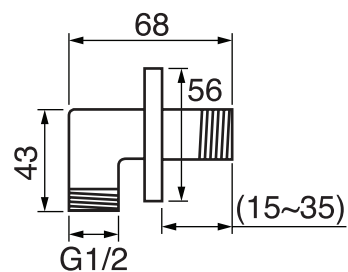

10" round thin rain head

4 mm in thickness
Easy clean nozzles
High polished stainless steel
2.5 GPM (9.5 L/min.)

Finish: Chrome (#99)

#75149

Shower rail kit

Includes bar, hose and hand shower
3 position spray
Easy clean nozzles
2.5 GPM (9.5 L/min.)

Finish: Chrome (#99)

360 #6037

Round wall supply elbow

1/2" male NPT inlet
Sliding flange

Finish: Chrome (#99)