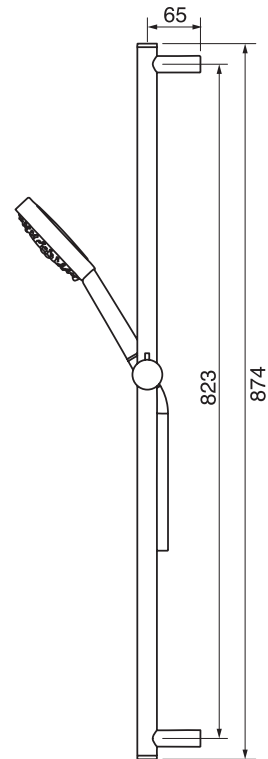

PROGRAM 1 #89SD32C

Round Shower Design – 2 outlets
Système de douche design rond – 2 sorties

 .99 Chrome

#6006

6" ceiling arm with round flange

1/2" Male NPT inlet
Sliding flange

Finish: Chrome (#99)

#6024

10" round thin rain head

4 mm in thickness
Easy clean nozzles
High polished stainless steel
2.5 GPM (9.5 L/min.)

Finish: Chrome (#99)

#75149

Shower rail kit

Includes bar, hose and hand shower
3 position spray
Easy clean nozzles
2.5 GPM (9.5 L/min.)

Finish: Chrome (#99)

360 #6037

Round wall supply elbow

1/2" male NPT inlet
Sliding flange

Finish: Chrome (#99)