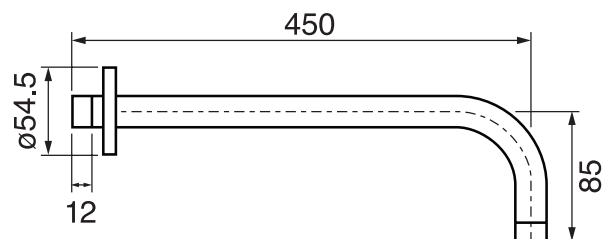

## PROGRAM 1 #89SD32

Round Shower Design – 2 outlets  
Système de douche design rond – 2 sorties

 .99 Chrome

## #6018

18" shower arm with round flange

1/2" Male NPT inlet  
Sliding flange

Finish: Chrome (#99)

## #6024

10" round thin rain head

4 mm in thickness  
Easy clean nozzles  
High polished stainless steel  
2.5 GPM (9.5 L/min.)

Finish: Chrome (#99)