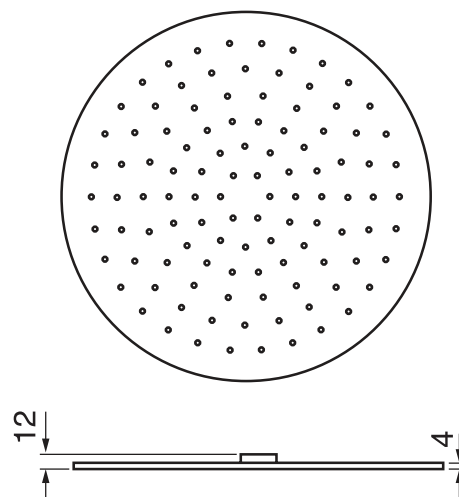

## PROGRAM 1 #89SD32

Round Shower Design – 2 outlets  
Système de douche design rond – 2 sorties

 .99 Chrome

## #6018

18" shower arm with round flange

1/2" Male NPT inlet  
Sliding flange

Finish: Chrome (#99)

## #6024

10" round thin rain head

4 mm in thickness  
Easy clean nozzles  
High polished stainless steel  
2.5 GPM (9.5 L/min.)

Finish: Chrome (#99)