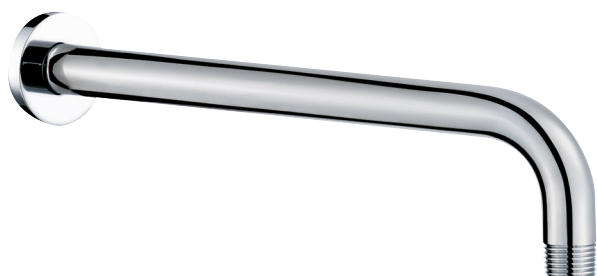

## PROGRAM 1 #89SD32

Round Shower Design – 2 outlets  
Système de douche design rond – 2 sorties

 .99 Chrome

## #6018

18" shower arm with round flange

1/2" Male NPT inlet  
Sliding flange

Finish: Chrome (#99)

## #6024

10" round thin rain head

4 mm in thickness  
Easy clean nozzles  
High polished stainless steel  
2.5 GPM (9.5 L/min.)

Finish: Chrome (#99)

## 360 #6037

Round wall supply elbow

1/2" male NPT inlet  
Sliding flange

Finish: Chrome (#99)