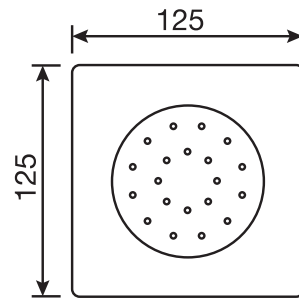

10" square thin rain head

4 mm in thickness
Easy clean nozzles
High polished stainless steel
2.5 GPM (9.5 L/min.)

Finish: Chrome (#99)

#75149

Shower rail kit

Includes bar, hose and hand shower
3 position spray
Easy clean nozzles
2.5 GPM (9.5 L/min.)

Finish: Chrome (#99)

360 #6038

Square wall supply elbow

1/2" male NPT inlet
Sliding flange

Finish: Chrome (#99)

Emotion #6047

Square flush mount body spray

Directional head
Easy clean nozzles
1.5 GPM (5.7 L/min.)