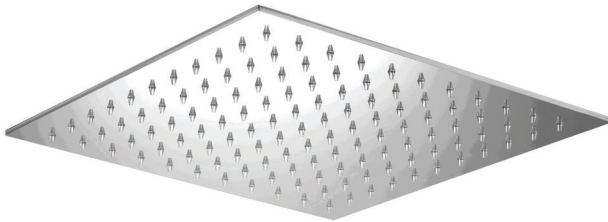

PROGRAM 1 #89SD41C

Square Shower Design – 3 outlets
Système de douche design carré – 3 sorties

 .99 Chrome

#6007

6" ceiling arm with square flange

1/2" Male NPT inlet
Sliding flange

Finish: Chrome (#99)

#6079

10" square thin rain head

4 mm in thickness
Easy clean nozzles
High polished stainless steel
2.5 GPM (9.5 L/min.)

Finish: Chrome (#99)

#75149

Shower rail kit

Includes bar, hose and hand shower
3 position spray
Easy clean nozzles
2.5 GPM (9.5 L/min.)

Finish: Chrome (#99)

360 #6038

Square wall supply elbow

1/2" male NPT inlet
Sliding flange

Finish: Chrome (#99)

Emotion #6047

Square flush mount body spray

Directional head
Easy clean nozzles
1.5 GPM (5.7 L/min.)

Finish: Chrome (#99)