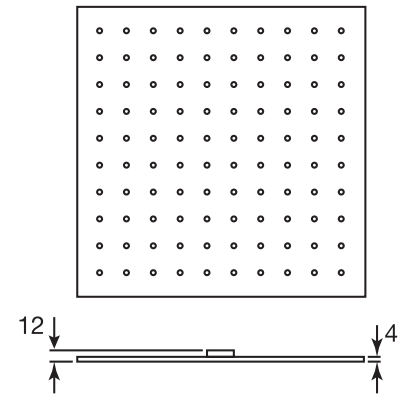

PROGRAM 1 #89SD41C

Square Shower Design – 3 outlets
Système de douche design carré – 3 sorties

 .99 Chrome

#6007

6" ceiling arm with square flange

1/2" Male NPT inlet
Sliding flange

Finish: Chrome (#99)

#6079

10" square thin rain head

4 mm in thickness
Easy clean nozzles
High polished stainless steel
2.5 GPM (9.5 L/min.)

Finish: Chrome (#99)

#75149

Shower rail kit

Includes bar, hose and hand shower
3 position spray
Easy clean nozzles
2.5 GPM (9.5 L/min.)

Finish: Chrome (#99)

360 #6038

Square wall supply elbow

1/2" male NPT inlet
Sliding flange

Finish: Chrome (#99)

Emotion #6047

Square flush mount body spray

Directional head
Easy clean nozzles
1.5 GPM (5.7 L/min.)