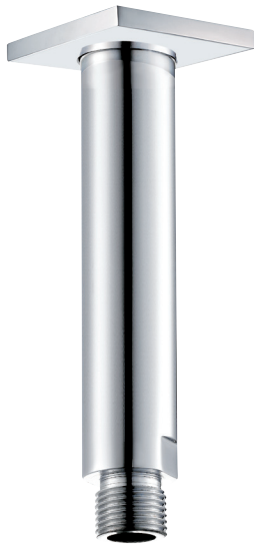

PROGRAM 1 #89SD41C

Square Shower Design – 3 outlets
Système de douche design carré – 3 sorties

 .99 Chrome

#6007

6" ceiling arm with square flange

1/2" Male NPT inlet
Sliding flange

Finish: Chrome (#99)

#6079

10" square thin rain head

4 mm in thickness
Easy clean nozzles
High polished stainless steel
2.5 GPM (9.5 L/min.)

Finish: Chrome (#99)

#75149

Shower rail kit

Includes bar, hose and hand shower
3 position spray
Easy clean nozzles
2.5 GPM (9.5 L/min.)

Finish: Chrome (#99)

360 #6038

Square wall supply elbow

1/2" male NPT inlet
Sliding flange

Finish: Chrome (#99)

Emotion #6047

Square flush mount body spray

Directional head
Easy clean nozzles
1.5 GPM (5.7 L/min.)

Finish: Chrome (#99)