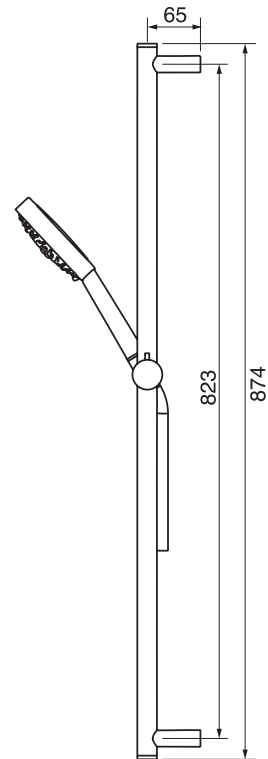

PROGRAM 1 #89SD41C

Square Shower Design – 3 outlets
Système de douche design carré – 3 sorties

 .99 Chrome

#6007

6" ceiling arm with square flange

1/2" Male NPT inlet
Sliding flange

Finish: Chrome (#99)

#6079

10" square thin rain head

4 mm in thickness
Easy clean nozzles
High polished stainless steel
2.5 GPM (9.5 L/min.)

Finish: Chrome (#99)

#75149

Shower rail kit

Includes bar, hose and hand shower
3 position spray
Easy clean nozzles
2.5 GPM (9.5 L/min.)

Finish: Chrome (#99)

360 #6038

Square wall supply elbow

1/2" male NPT inlet
Sliding flange

Finish: Chrome (#99)

Emotion #6047

Square flush mount body spray

Directional head
Easy clean nozzles
1.5 GPM (5.7 L/min.)