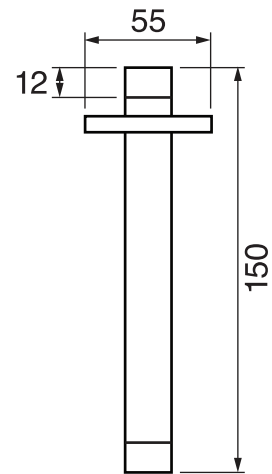

PROGRAM 1 #89SD41C

Square Shower Design – 3 outlets
Système de douche design carré – 3 sorties

 .99 Chrome

#6007

6" ceiling arm with square flange

1/2" Male NPT inlet
Sliding flange

Finish: Chrome (#99)

#6079

10" square thin rain head

4 mm in thickness
Easy clean nozzles
High polished stainless steel
2.5 GPM (9.5 L/min.)

Finish: Chrome (#99)

#75149

Shower rail kit

Includes bar, hose and hand shower
3 position spray
Easy clean nozzles
2.5 GPM (9.5 L/min.)

Finish: Chrome (#99)

360 #6038

Square wall supply elbow

1/2" male NPT inlet
Sliding flange

Finish: Chrome (#99)

Emotion #6047

Square flush mount body spray

Directional head
Easy clean nozzles
1.5 GPM (5.7 L/min.)