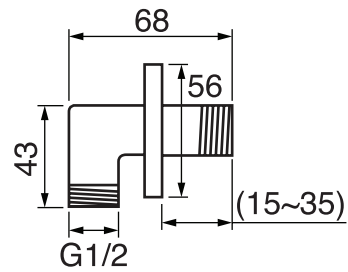

10" square thin rain head

4 mm in thickness
Easy clean nozzles
High polished stainless steel
2.5 GPM (9.5 L/min.)

Finish: Chrome (#99)

#75149

Shower rail kit

Includes bar, hose and hand shower
3 position spray
Easy clean nozzles
2.5 GPM (9.5 L/min.)

Finish: Chrome (#99)

360 #6038

Square wall supply elbow

1/2" male NPT inlet
Sliding flange

Finish: Chrome (#99)

Emotion #6047

Square flush mount body spray

Directional head
Easy clean nozzles
1.5 GPM (5.7 L/min.)