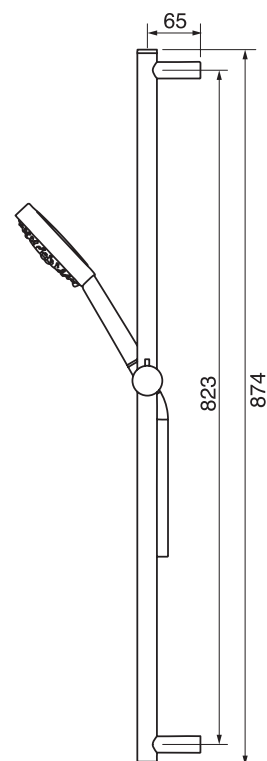

PROGRAM 1 #89SD41

Square Shower Design – 3 outlets
Système de douche design carré – 3 sorties

 .99 Chrome

#6019

18" shower arm with square flange

1/2" Male NPT inlet
Sliding flange

Finish: Chrome (#99)

#6079

10" square thin rain head

4 mm in thickness
Easy clean nozzles
High polished stainless steel
2.5 GPM (9.5 L/min.)

Finish: Chrome (#99)

#75149

Shower rail kit

Includes bar, hose and hand shower
3 position spray
Easy clean nozzles
2.5 GPM (9.5 L/min.)

Finish: Chrome (#99)

360 #6038

Square wall supply elbow

1/2" male NPT inlet
Sliding flange

Finish: Chrome (#99)

Emotion #6047

Square flush mount body spray

Directional head
Easy clean nozzles
1.5 GPM (5.7 L/min.)