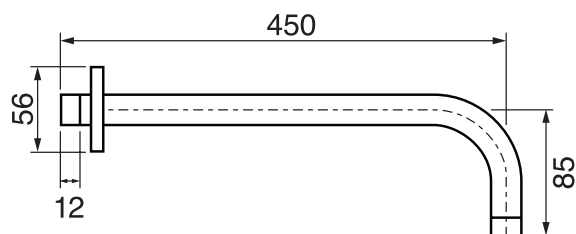

PROGRAM 1 #89SD41

Square Shower Design – 3 outlets
Système de douche design carré – 3 sorties

 .99 Chrome

#6019

18" shower arm with square flange

1/2" Male NPT inlet
Sliding flange

Finish: Chrome (#99)

#6079

10" square thin rain head

4 mm in thickness
Easy clean nozzles
High polished stainless steel
2.5 GPM (9.5 L/min.)

Finish: Chrome (#99)

#75149

Shower rail kit

Includes bar, hose and hand shower
3 position spray
Easy clean nozzles
2.5 GPM (9.5 L/min.)

Finish: Chrome (#99)

360 #6038

Square wall supply elbow

1/2" male NPT inlet
Sliding flange

Finish: Chrome (#99)

Emotion #6047

Square flush mount body spray

Directional head
Easy clean nozzles
1.5 GPM (5.7 L/min.)