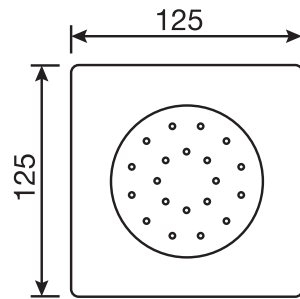

10" square thin rain head

4 mm in thickness
Easy clean nozzles
High polished stainless steel
2.5 GPM (9.5 L/min.)

Finish: Chrome (#99)

#75149

Shower rail kit

Includes bar, hose and hand shower
3 position spray
Easy clean nozzles
2.5 GPM (9.5 L/min.)

Finish: Chrome (#99)

360 #6038

Square wall supply elbow

1/2" male NPT inlet
Sliding flange

Finish: Chrome (#99)

Emotion #6047

Square flush mount body spray

Directional head
Easy clean nozzles
1.5 GPM (5.7 L/min.)