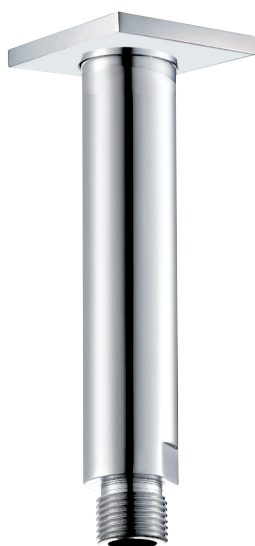

PROGRAM 1 #89SD42C

Square Shower Design – 2 outlets
Système de douche design carré – 2 sorties

 .99 Chrome

#6007

6" ceiling arm with square flange

1/2" Male NPT inlet
Sliding flange

Finish: Chrome (#99)

#6079

10" square thin rain head

4 mm in thickness
Easy clean nozzles
High polished stainless steel
2.5 GPM (9.5 L/min.)

Finish: Chrome (#99)

#75149

Shower rail kit

Includes bar, hose and hand shower
3 position spray
Easy clean nozzles
2.5 GPM (9.5 L/min.)

Finish: Chrome (#99)

360 #6038

Square wall supply elbow

1/2" male NPT inlet
Sliding flange

Finish: Chrome (#99)