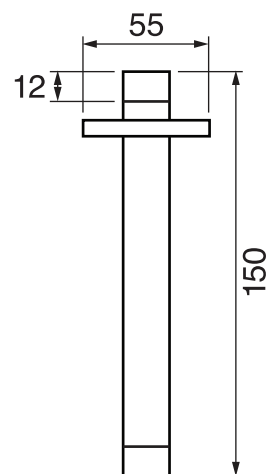

PROGRAM 1 #89SD42C

Square Shower Design – 2 outlets
Système de douche design carré – 2 sorties

 .99 Chrome

#6007

6" ceiling arm with square flange

1/2" Male NPT inlet
Sliding flange

Finish: Chrome (#99)

#6079

10" square thin rain head

4 mm in thickness
Easy clean nozzles
High polished stainless steel
2.5 GPM (9.5 L/min.)

Finish: Chrome (#99)

#75149

Shower rail kit

Includes bar, hose and hand shower
3 position spray
Easy clean nozzles
2.5 GPM (9.5 L/min.)

Finish: Chrome (#99)

360 #6038

Square wall supply elbow

1/2" male NPT inlet
Sliding flange

Finish: Chrome (#99)