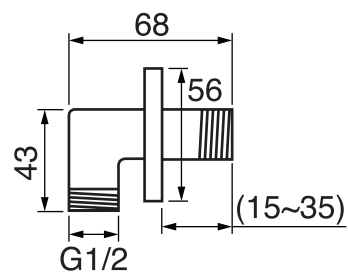

PROGRAM 1 #89SD42C

Square Shower Design – 2 outlets
Système de douche design carré – 2 sorties

 .99 Chrome

#6007

6" ceiling arm with square flange

1/2" Male NPT inlet
Sliding flange

Finish: Chrome (#99)

#6079

10" square thin rain head

4 mm in thickness
Easy clean nozzles
High polished stainless steel
2.5 GPM (9.5 L/min.)

Finish: Chrome (#99)

#75149

Shower rail kit

Includes bar, hose and hand shower
3 position spray
Easy clean nozzles
2.5 GPM (9.5 L/min.)

Finish: Chrome (#99)

360 #6038

Square wall supply elbow

1/2" male NPT inlet
Sliding flange

Finish: Chrome (#99)