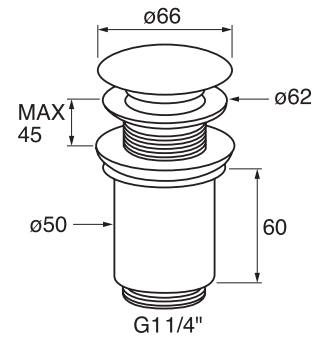

#C904

Round basin push drain

Includes 1^{1/4}" tail piece
NO OVERFLOW IN SINK

Finish: Chrome (#99)