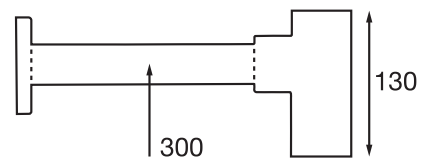

#C958L

Round basin trap

Use with push or grid drain
With clean out

Finish: Chrome (#99)