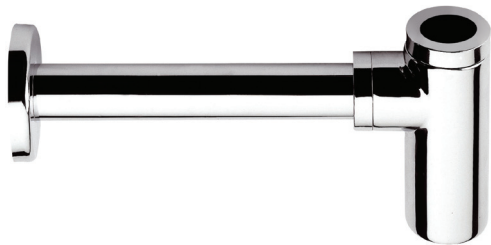

#C958L

Round basin trap

Use with push or grid drain
With clean out

Finish: Chrome (#99)