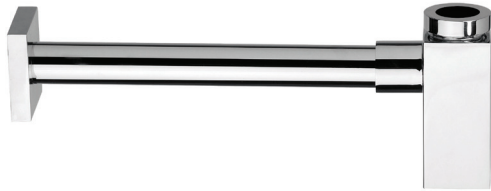

#C960S

Square basin trap

Use with push or grid drain
With clean out

Finish: Chrome (#99)