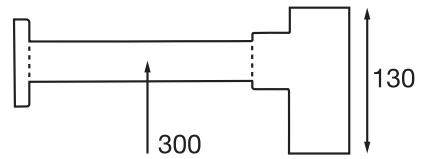

#C960S

Square basin trap

Use with push or grid drain
With clean out

Finish: Chrome (#99)