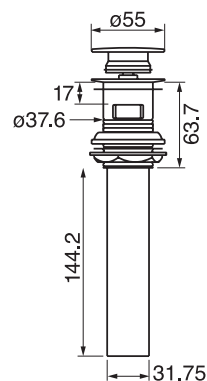

#DR0699

Round basin push drain

Push drain with overflow

Finishes: Chrome (#99)
Graphite (#255)
British Gold (#535)
Montreal Black (#375)