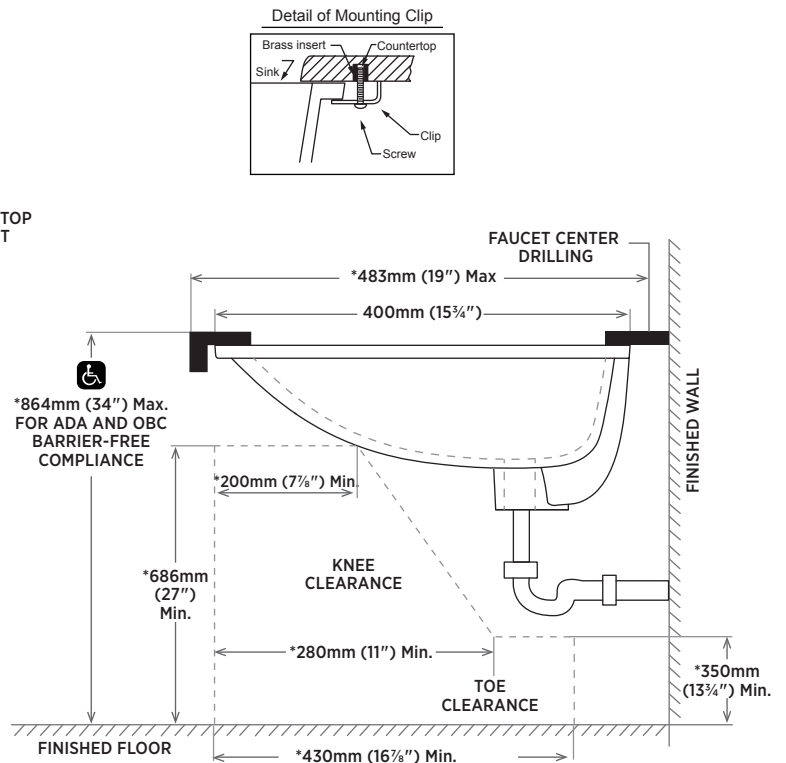

GRECO

OVAL UNDERMOUNT SINK

□ 4220CFX Undermount Sink

* **Special Order Only** (See Price Book for Details)

□ 4220CFX-SO Undermount Sink (Sealed Overflow)

PRODUCT SPECS:

- Vitreous china
- Rear overflow hole
- Shallow 5¾" depth
- Template and mounting hardware supplied

DIMENSIONS:

Outer Dimensions:

483mm W x 400mm D x 146mm H
19" W x 15¾" D x 5¾" H

Inner Dimensions:

433mm W x 350mm D x 94mm H
17" W x 13¾" D x 3¾" H

SHIPPING

Cube 1.29
GW 12 lbs

TO BE SPECIFIED

Colour:

- Soft White

NOTES: Dimensions of fixtures are nominal and may vary within the range of tolerances established by ASME standard A112.19.2. These measurements are subject to change or cancellation. No responsibility is assumed for use of superseded or voided pages.

NOTE: * Starred measurements comply with ADA and OBC barrier free accessibility requirements.