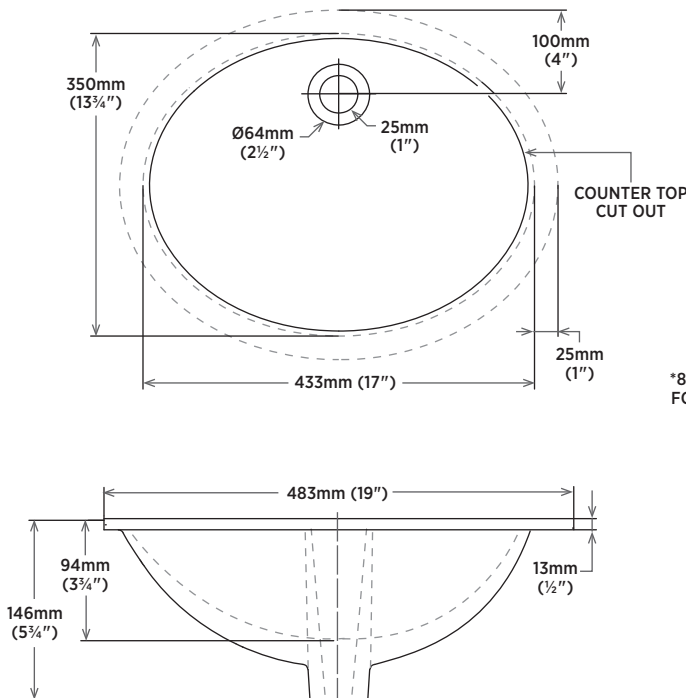

NOTE: * Starred measurements comply with ADA and OBC barrier free accessibility requirements.