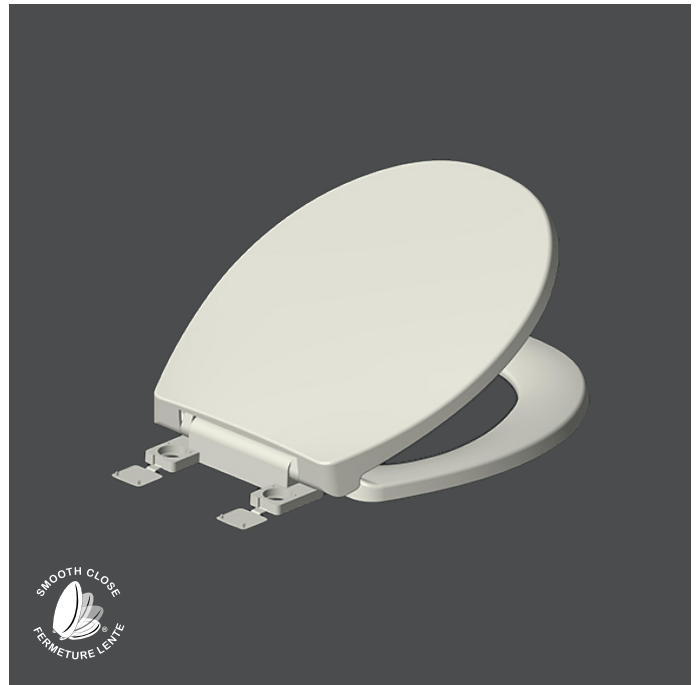

ROUND FRONT TOILET SEAT WITH SMOOTH CLOSE

□ TS6121SC Toilet Seat

PRODUCT SPECS

- Smooth close plastic toilet seat
- Fits all standard round front toilet bowls
- Individually boxed
- 5 Pieces in master carton

DIMENSIONS

355mm W x 420mm D x 57mm H
14" W x 16½" D x 2¼" H

SHIPPING

Toilet Seat:

Cube 0.57
GW 3.42 lbs

Master Carton:

Cube 5.65
GW 34.17 lbs

TO BE SPECIFIED

Colour:

■ Soft White

NOTES: These measurements are subject to change or cancellation. No responsibility is assumed for use of superseded or voided pages.