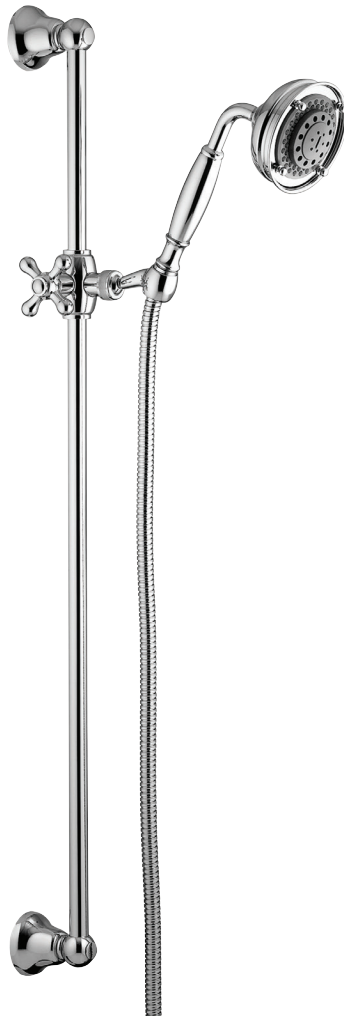

R9019X  
WOVC19X

## Shower System

### Available Finishes

- Chrome
- Brushed Nickel
- Polished Nickel
- Brushed Gold

### Includes:

- R9019L 1/2" Thermostatic Valve
- SM6 18" Showerarm
- KNI210-8 8" Rainhead
- WOVC19L Wall Outlet with Shut-Off
- 84500 Handshower/bar with 5 Function Handshower