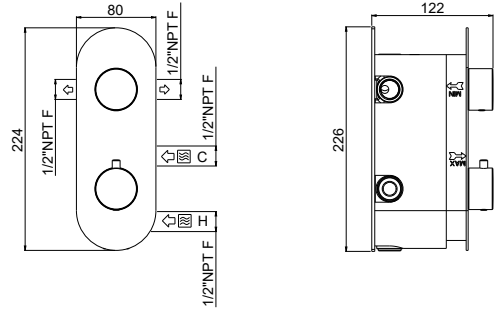

Shower System

Available Finishes

- Chrome
- Brushed Gold
- Matte Black

16" Shower Arm
SM4

Round 10" Shower Head
SD3125

1/2" Thermostatic Sharing
2-way Valve - Round
21237EST/A

Slide Rail
TM900

Wall outlet
1-0152