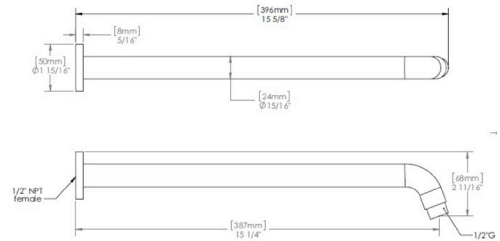

Shower System

Available Finishes

- Chrome
- Brushed Gold
- Matte Black

16" Shower Arm
SM4

Round 10" Shower Head
SD3125

1/2" Thermostatic Sharing
2-way Valve - Round
21237EST/A

Slide Rail
TM900

Wall outlet
1-0152