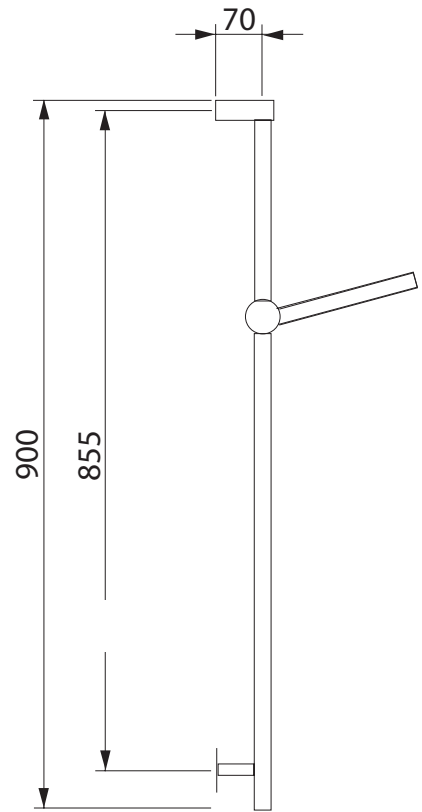

Shower System

Available Finishes

- Chrome
- Brushed Gold
- Matte Black

16" Shower Arm
SM4

Round 10" Shower Head
SD3125

1/2" Thermostatic Sharing
2-way Valve - Round
21237EST/A

Slide Rail
TM900

Wall outlet
1-0152