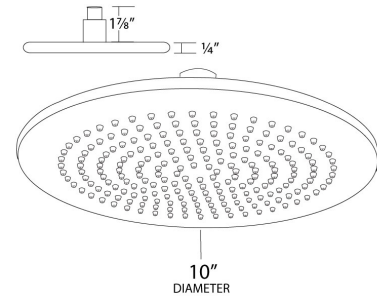

Shower System

Available Finishes

- Chrome
- Brushed Gold
- Matte Black

16" Shower Arm
SM4

Round 10" Shower Head
SD3125

1/2" Thermostatic Sharing
2-way Valve - Round
21237EST/A

Slide Rail
TM900

Wall outlet
1-0152