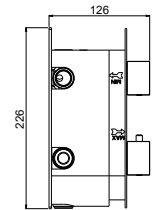

Shower System

Available Finishes

- Chrome
- Brushed Gold
- Matte Black

Shower Arm and Head
27425C35

1/2" Thermostatic Sharing
2-way Valve - Square
21232EST/A

Slide Rail
TM900

Wall outlet
1-0152