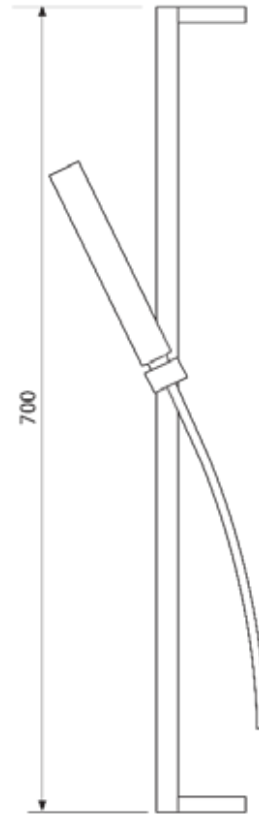

Shower System

Available Finishes

- Chrome
- Brushed Gold
- Matte Black

Shower Arm and Head
27425C35

1/2" Thermostatic Sharing
2-way Valve - Square
21232EST/A

Slide Rail
TM900

Wall outlet
1-0152