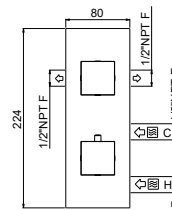

Shower System

Available Finishes

- Chrome
- Brushed Gold
- Matte Black

Shower Arm and Head
27425C35

1/2" Thermostatic Sharing
2-way Valve - Square
21232EST/A

Slide Rail
TM900

Wall outlet
1-0152