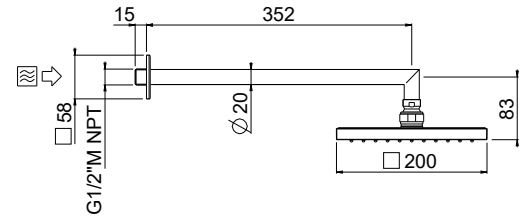

Shower System

Available Finishes

- Chrome
- Brushed Gold
- Matte Black

Shower Arm and Head
27425C35

1/2" Thermostatic Sharing
2-way Valve - Square
21232EST/A

Slide Rail
TM900

Wall outlet
1-0152