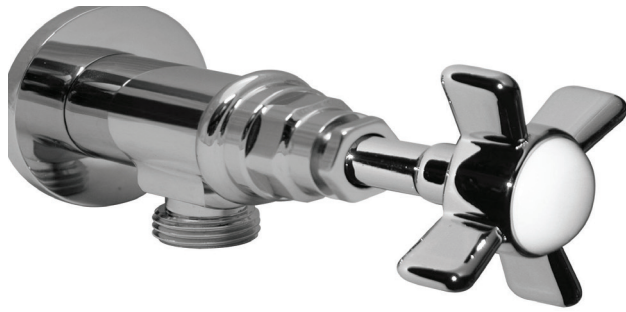

WOVC23L

Wall Outlet with Built in Shut Off

Available Finishes

- Chrome
- Brushed Nickel
- Polished Nickel