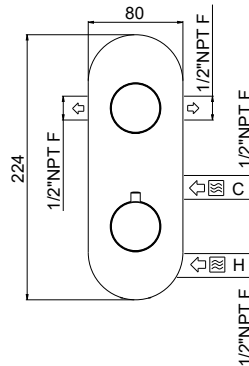

Shower System

Available Finishes

- Chrome

Shower Head and Arm
27640C35

2-way Thermostatic Valve
21237EST/A

Wall Outlet
33640

Slide Rail
95500