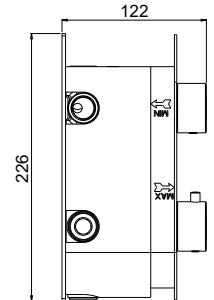

Shower System

Available Finishes

- Chrome

Shower Head and Arm
27640C35

2-way Thermostatic Valve
21237EST/A

Wall Outlet
33640

Slide Rail
95500