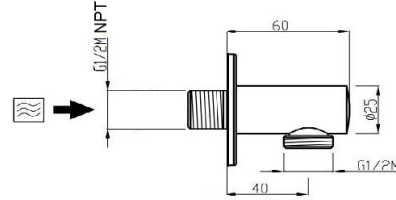

Shower System

Available Finishes

- Chrome

Shower Head and Arm
27640C35

2-way Thermostatic Valve
21237EST/A

Wall Outlet
33640

Slide Rail
95500