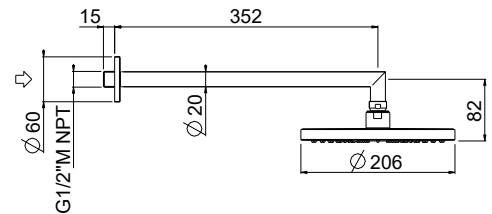

Shower System

Available Finishes

- Chrome

Shower Head and Arm
27640C35

2-way Thermostatic Valve
21237EST/A

Wall Outlet
33640

Slide Rail
95500