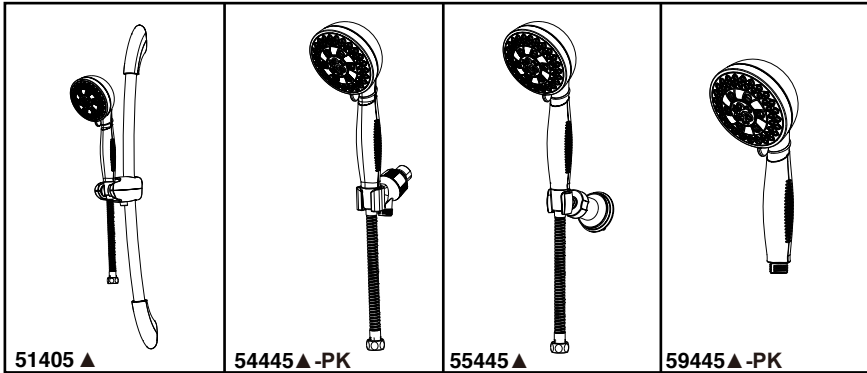

see what Delta can do™

HANDSHOWER

- H₂Okinetic Technology® Handshower
- 24" Wall Bar, Wall mount or Shower Arm Mount
- Certified Dual Check Valves

Submitted Model No.: _____

Specific Features: _____

<p>51405 ▲ 2.0 GPM</p> <ul style="list-style-type: none"> H₂Okinetic™ Spray Standard Full Spray Massage Spray Full Spray w/ Massage Trickle 	<p>54445 ▲-PK 2.0 GPM</p> <ul style="list-style-type: none"> H₂Okinetic™ Spray Standard Full Spray Massage Spray Full Spray w/ Massage Trickle
<p>55445 ▲ 2.0 GPM</p> <ul style="list-style-type: none"> H₂Okinetic™ Spray Standard Full Spray Massage Spray Full Spray w/ Massage Trickle 	<p>59445 ▲-PK 2.0 GPM </p> <ul style="list-style-type: none"> H₂Okinetic™ Spray Standard Full Spray Massage Spray Full Spray w/ Massage Trickle

▲ Designate proper finish suffix

STANDARD SPECIFICATIONS:

- TPR hand held shower with five settings – not a positive shut-off
- Adjustable shower arm mount for hands-free showering
- Wall bar with adjustable height handshower mount
- 60" (1524 mm) metal stretchable hose
- Maximum 2.0 gpm @ 80 psi, 7.6 L/min @ 550 kPa
- ADA compliant hand shower when installed per accessibility guidelines of the act.