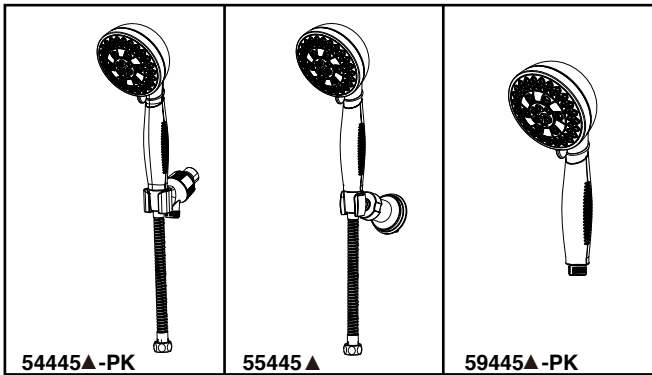

see what Delta can do™

HANDSHOWER

- H₂Okinetic Technology® Handshower
- 24" Wall Bar, Wall mount or Shower Arm Mount
- Certified Dual Check Valves

STANDARD SPECIFICATIONS:

- Hand held shower with five settings – pause is a non-positive shut-off
- Adjustable shower arm mount for hands-free showering (54445-PK only)
- Adjustable wall mount (55445 only)
- 60"-82" (1524 mm - 2083 mm) metal stretchable hose
- Maximum 1.75 gpm @ 80 psi, 6.6 L/min @ 550 kPa
- ADA compliant hand shower when installed per accessibility guidelines of the act (59445-PK only)

WARRANTY

- Lifetime limited warranty on parts (other than electronic parts and batteries) and finishes; or, for commercial users, for 5 years from the date of purchase.
- 5 year limited warranty on electronic parts (other than batteries); or for commercial users, for 1 year from the date of purchase. No warranty is provided on batteries

COMPLIES WITH:

- ASME A112.18.1 / CSA B125.1
- Indicates compliance to ICC/ANSI A117.1
- EPA WaterSense®

Submitted Model No.: _____

Specific Features: _____

54445 ▲ -PK 1.75 GPM - H₂Okinetic® Spray - Standard Full Spray - Massage Spray - Full Spray w/ Massage - Pause	55445 ▲ 1.75 GPM - H₂Okinetic® Spray - Standard Full Spray - Massage Spray - Full Spray w/ Massage - Pause
59445 ▲ -PK 1.75 GPM - H₂Okinetic® Spray - Standard Full Spray - Massage Spray - Full Spray w/ Massage - Pause	<!-- Empty space for 59445-PK specifications -->

▲ Designate proper finish suffix

Delta reserves the right (1) to make changes in specifications and materials, and (2) to change or discontinue models, both without notice or obligation. Dimensions are for reference only. See current full-line price book or www.deltafaucet.com for finish options and product availability.

DSP-B-54445-PK Rev. A

Delta Faucet Company
55 E. 111th Street, Indianapolis, IN 46280
350 South Edgeware Road, St. Thomas, ON N5P 4L1
© 2017 Delta Faucet Company