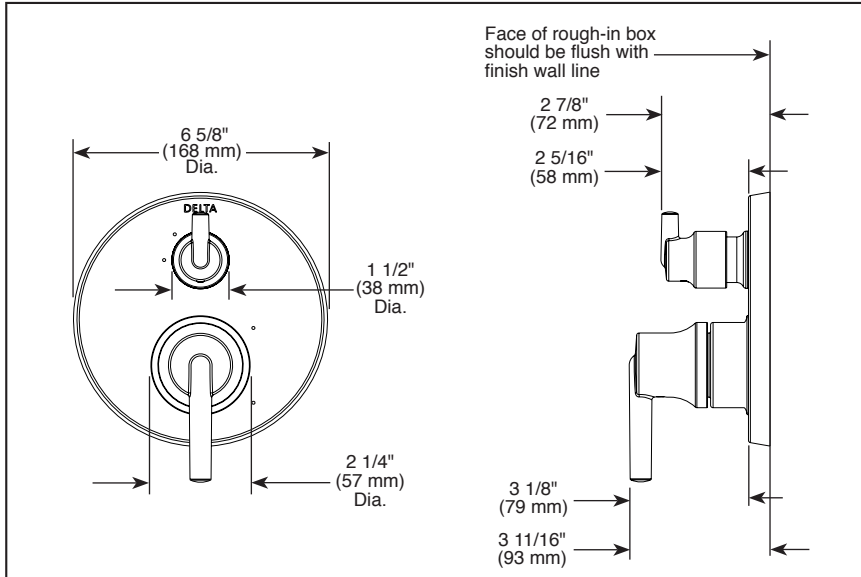

COMPLIES WITH:

- ASME A112.18.1 / CSA B125.1

♿ Indicates compliance to ICC/ANSI A117.1

Submitted Model No.: _____

Specific Features: _____

RP90542 Available Thick Wall Installation Kit

▲ Designate Proper Finish Suffix