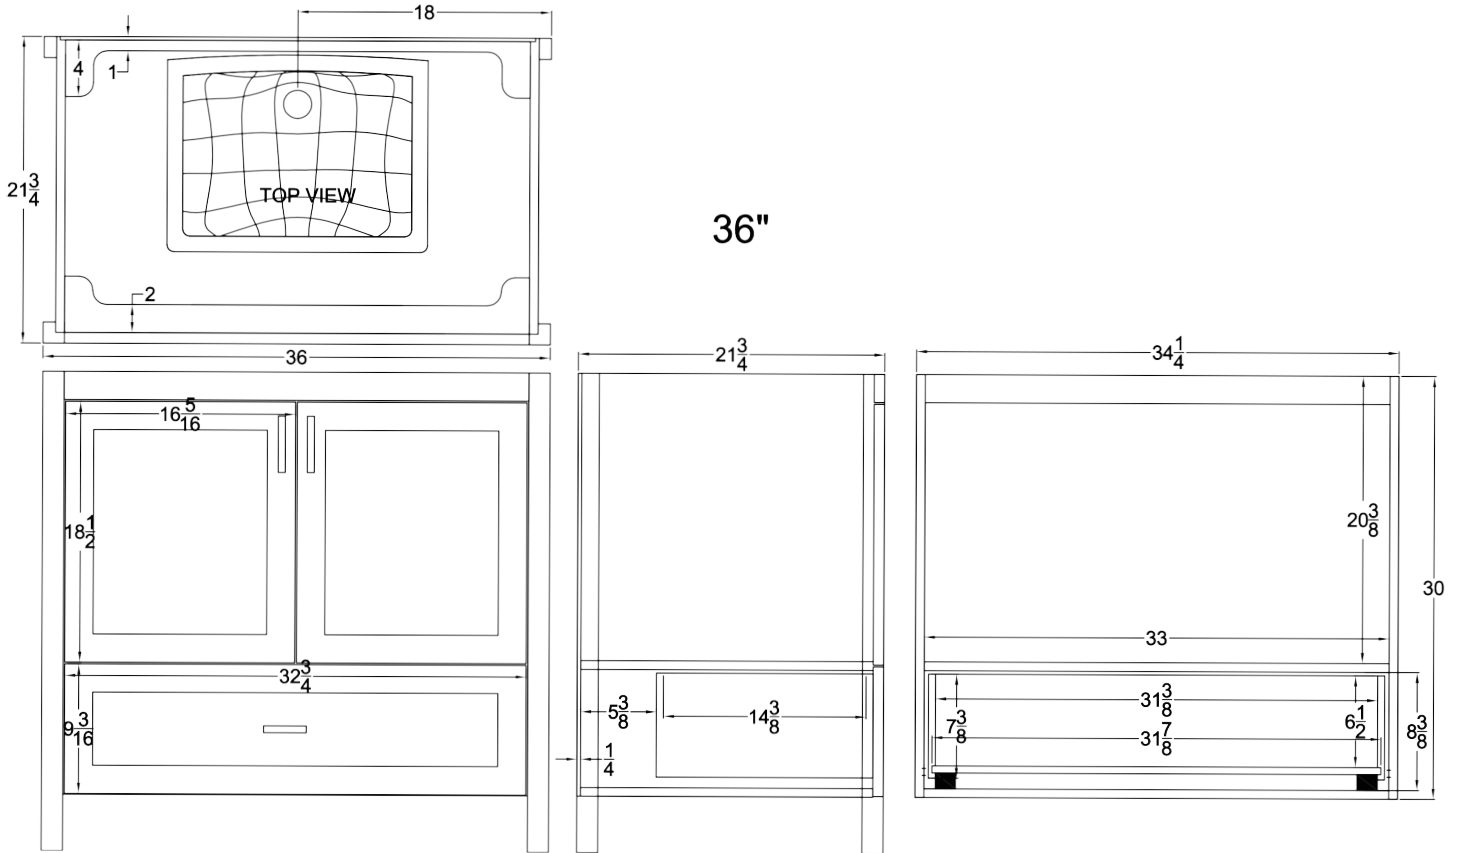

## RELATED PRODUCTS

DMT37-WQ	PURE WHITE 37" QUARTZ COUNTERTOP
DMT37-WM	WHITE MARQUINA 37" QUARTZ COUNTERTOP
DMT37-BM	BLACK MARQUINA 37" QUARTZ COUNTERTOP
DMT37-SQ	STATUARIO 37" QUARTZ COUNTERTOP
DMS21	21" QUARTZ SIDE SPLASH
DMB37	37" QUARTZ BACKSPLASH
DMS01W	RECTANGULAR UNDERMOUNT CERAMIC SINK