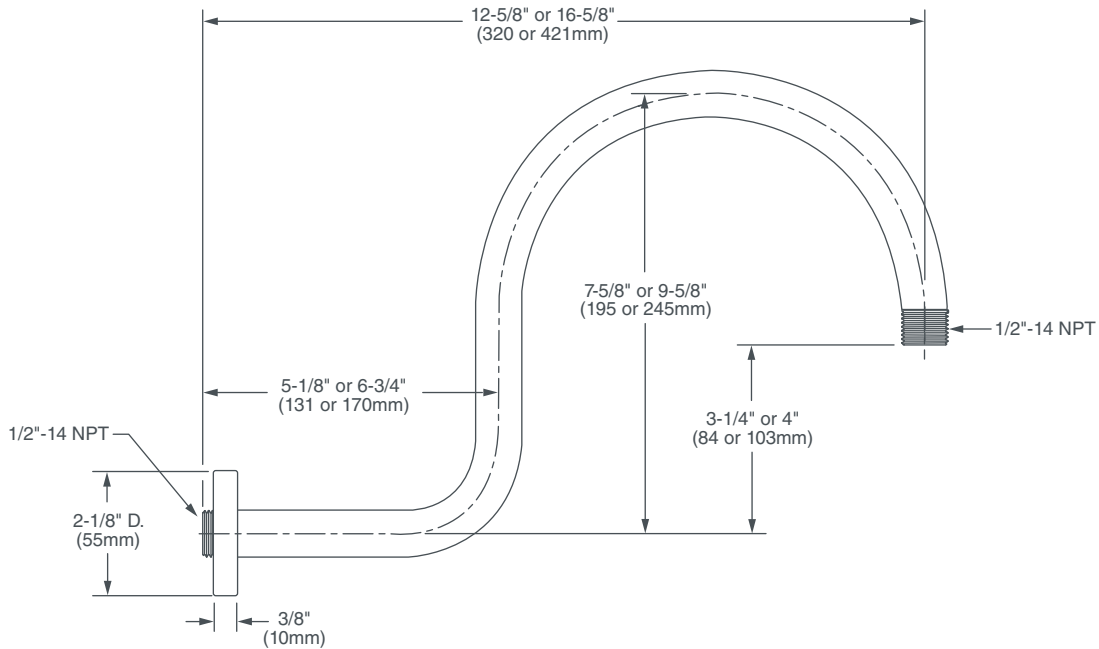

AMERICAN STANDARD

SHEPHERD'S HOOK SHOWER ARM

- 1/2" NPT
- Brass construction
- Compatible with all showerheads

AVAILABLE FINISHES

Polished Chrome
Carbon Bronze
Brushed Nickel
Platinum Nickel

FINISH CODE

100
110
144
150

DESCRIPTION

12" Shower Arm
16" Shower Arm

PRODUCT NUMBER

D35701312.XXX
D35701316.XXX

IMPORTANT: These measurements are subject to change or cancellation.
No responsibility is assumed for use of superseded or voided pages.