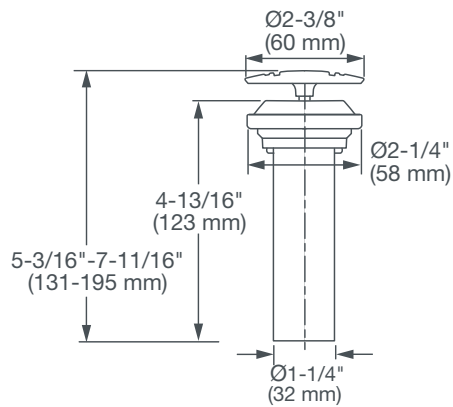

DXV BELSHIRE™

GRID DRAIN

- Intricate grid pattern inspired by iconic Art-Deco style
- Decorative trim cap design
- Brass material offers durable construction
- Includes tailpiece

DESCRIPTION
Grid Drain

PRODUCT NUMBER
D35170460.XXX

AVAILABLE FINISHES
Polished Chrome
Brushed Nickel
Platinum Nickel
Satin Brass

FINISH CODE
100
144
150
427

Polished
Chrome

Brushed
Nickel

Platinum
Nickel

Satin
Brass

IMPORTANT: These measurements are subject to change or cancellation. No responsibility is assumed for use of superseded or voided pages.