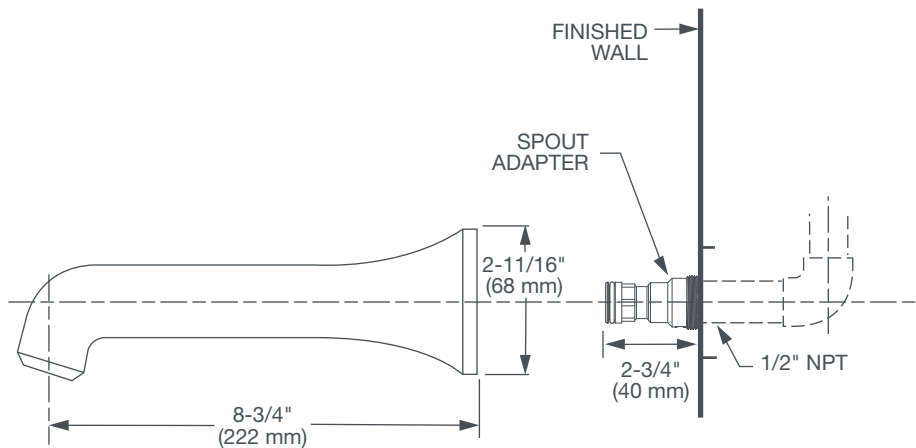

FINISH CODE

100
144
150
427

IMPORTANT: These measurements are subject to change or cancellation. No responsibility is assumed for use of superseded or voided pages.

PART OF **LIXIL**