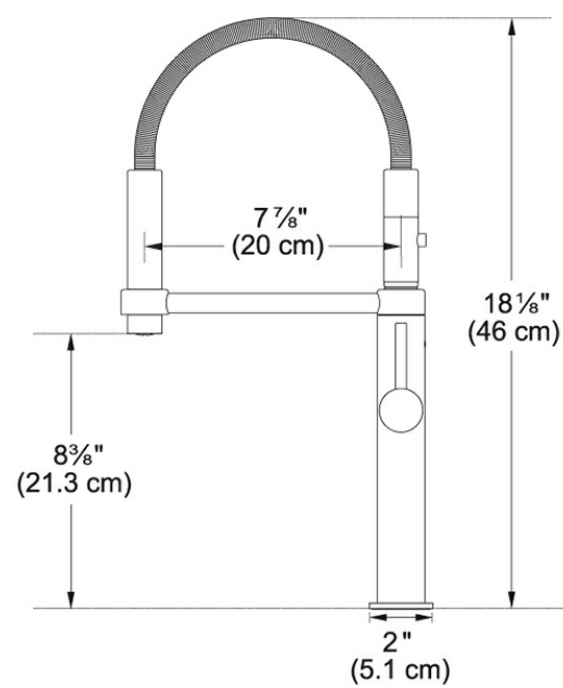

Pescara FF4480 Satin Nickel

A truly successful design that is not only visually impressive, but also sets new standards in terms of usability. The clean design and detailed craftsmanship make Franke's Pescara faucet line ideal for those who savor simplicity. Pescara faucets feature a level of functionality and performance that maximizes usability for the home chef or kitchen connoisseur. The pull-down spray fits perfectly in your hand and the switch between full and needle spray can be operated intuitively – a perfect combination of design, ergonomics and functionality.

Product Picture

Technical Drawing

Product Information

Version	Semi Pro
Spray Type	Full and Needle Spray
Faucet Operation	Side Lever
Flow Rate	1.75 gpm
Cartridge	28mm Ceramic Cartridge
Where to buy	Showroom
Countertop hole diameter	1 3/8"