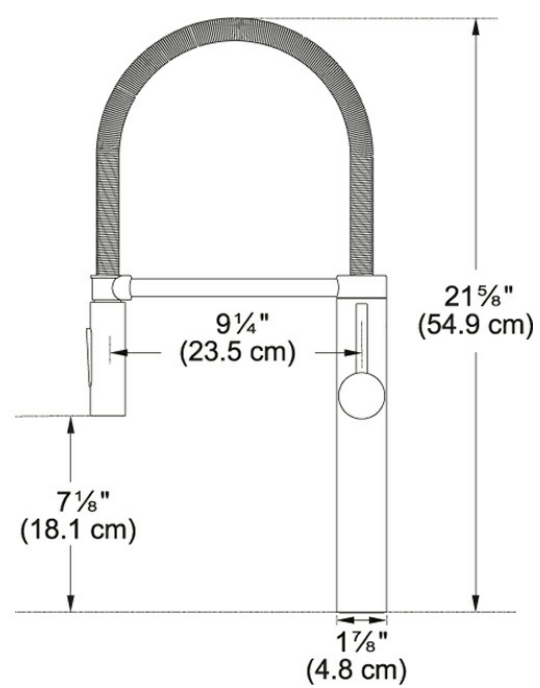

Pescara FFPD4350 Stainless Steel

The clean design and detailed craftsmanship make Franke's Pescara faucet line ideal for those who savor simplicity. Pescara faucets feature a level of functionality and performance that maximizes usability for the home chef or kitchen connoisseur. A truly successful design that is not only visually impressive, but also sets new standards in terms of usability. The pull-down spray fits perfectly in your hand and the switch between full and needle spray can be operated intuitively – a perfect combination of design, ergonomics and functionality.

Product Picture

Technical Drawing

Product Information

Version	SEMI-PRO XL
Spray Type	Full and Needle Spray
Faucet Operation	Side Lever
Flow Rate	1.75 gpm
Cartridge	35mm Ceramic Cartridge
Where to buy	Showroom
Countertop hole diameter	1 3/8"